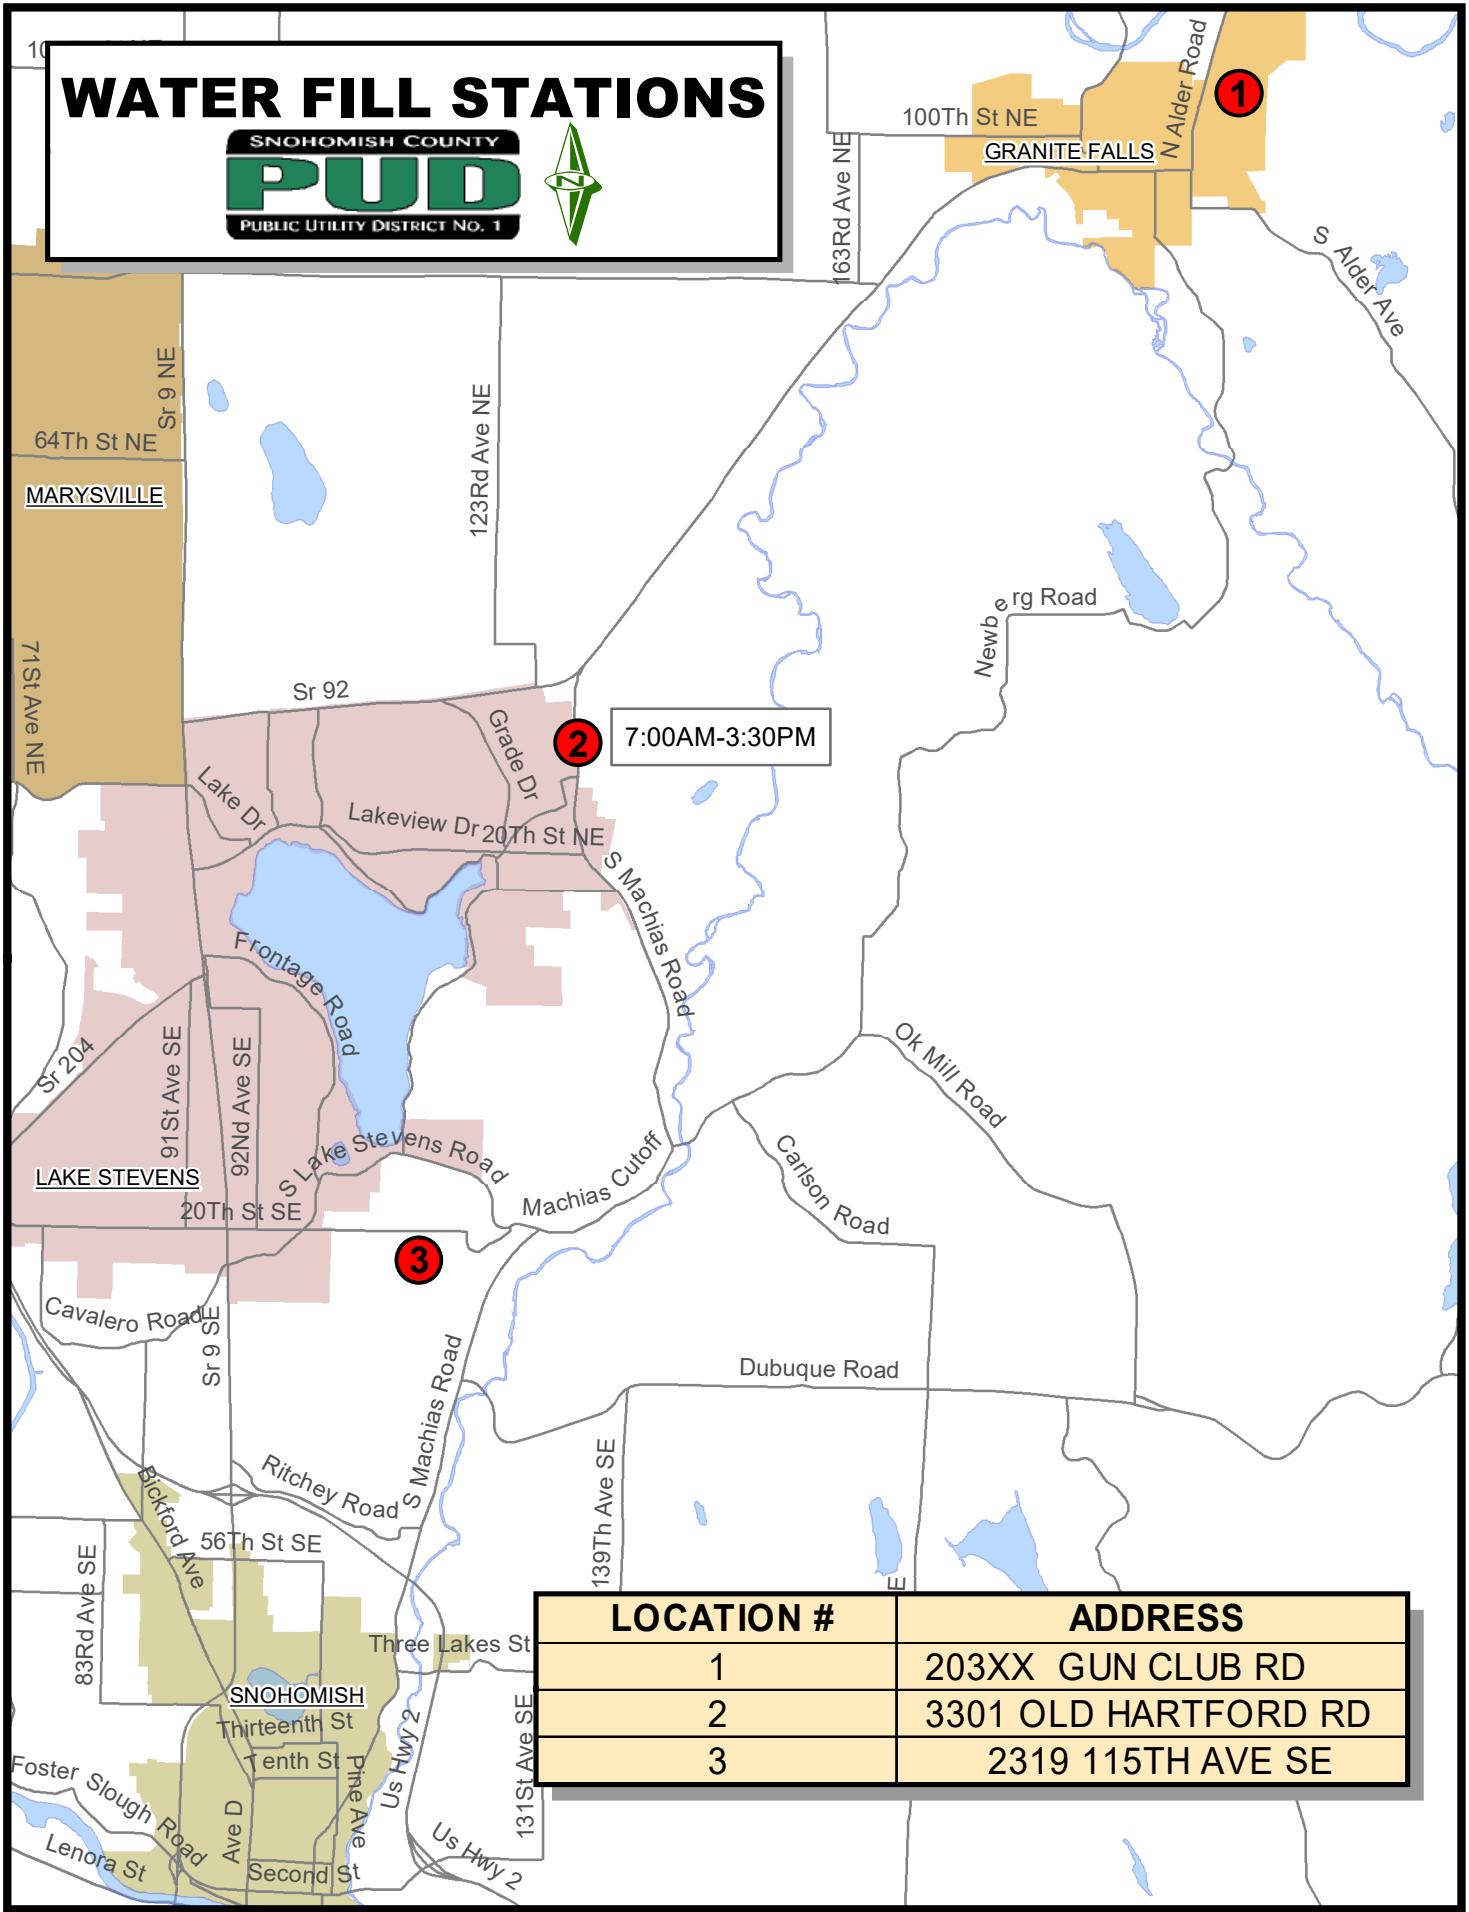

# WATER FILL STATIONS

LOCATION #	ADDRESS
1	203XX GUN CLUB RD
2	3301 OLD HARTFORD RD
3	2319 115TH AVE SE