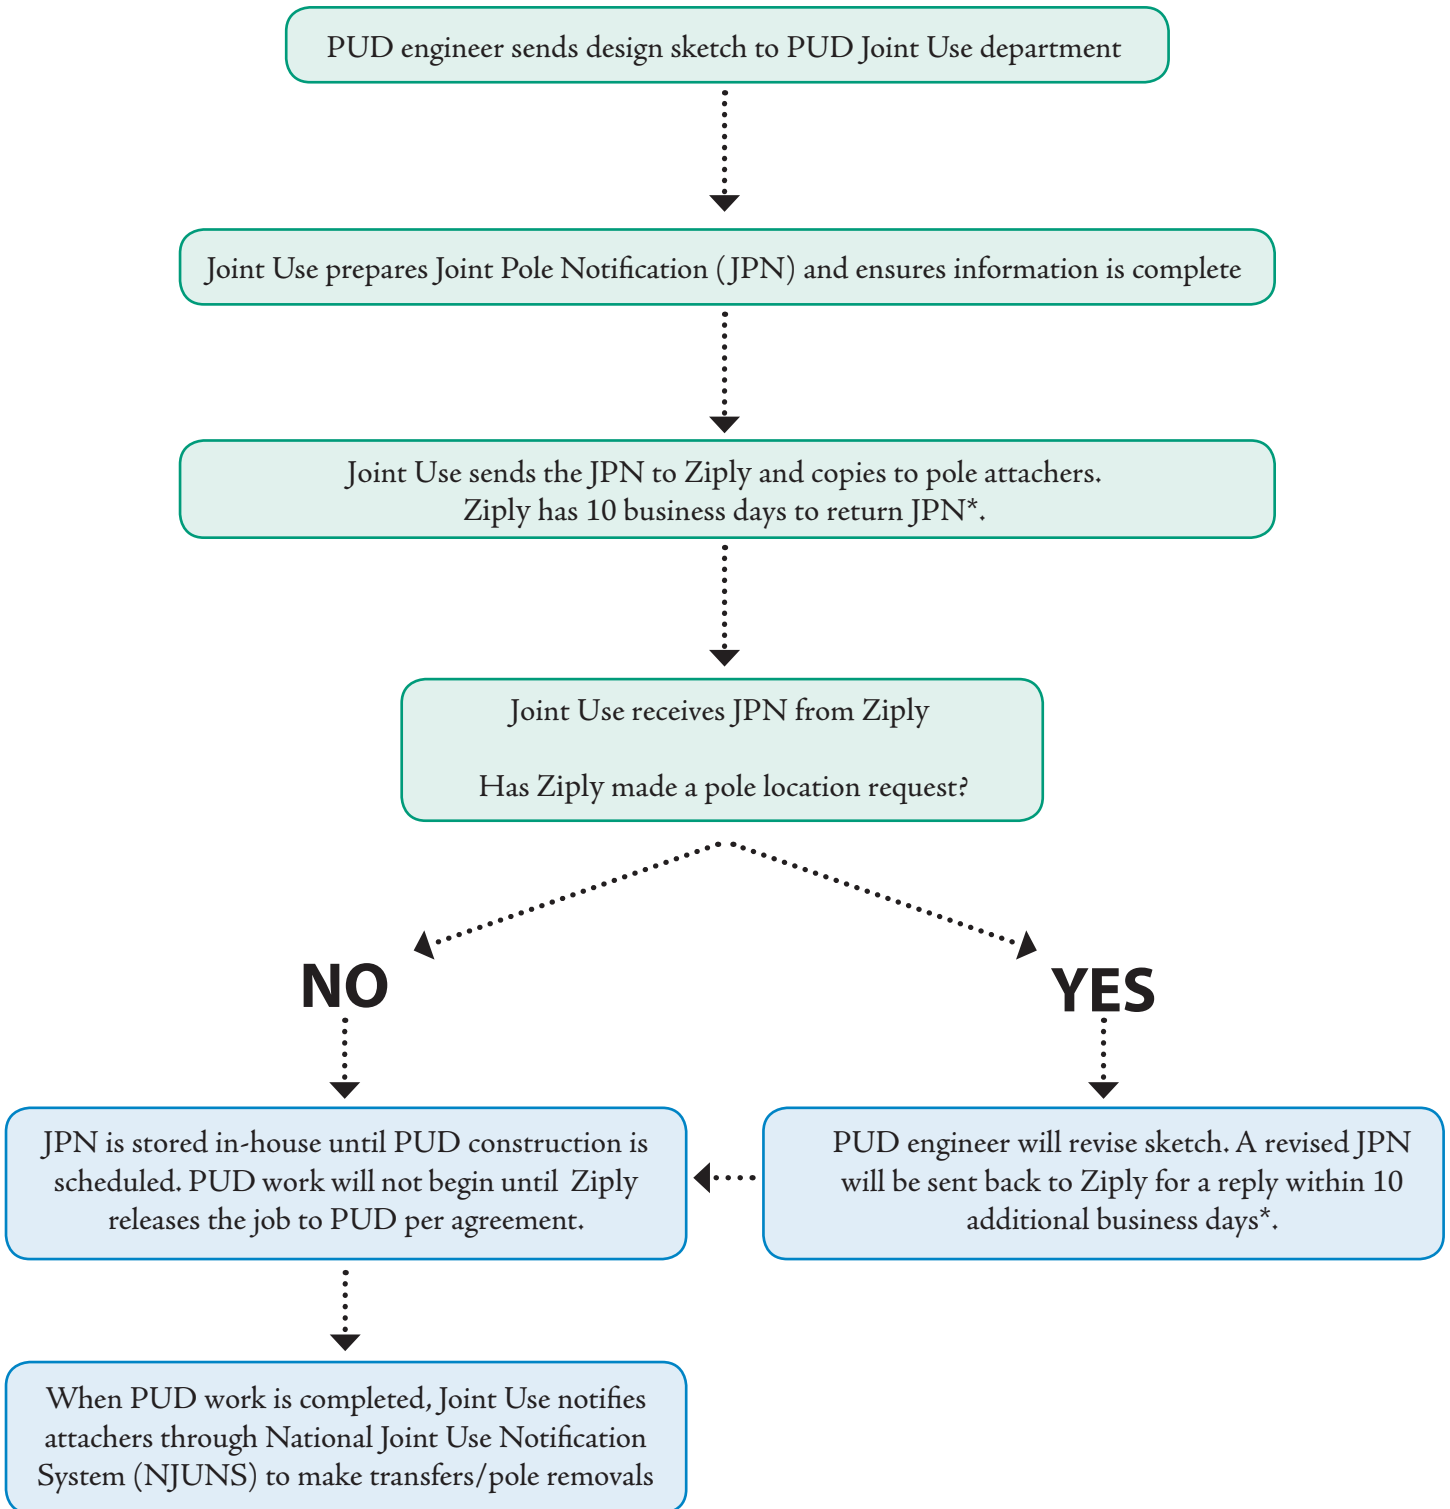

Joint Pole Notification Process

- ✦ Renters have 30 days to make transfers/removals once notified.
- ✦ Ziplly joint ownership has 90 days to make transfers/removals once notified.

*4 days added for travel