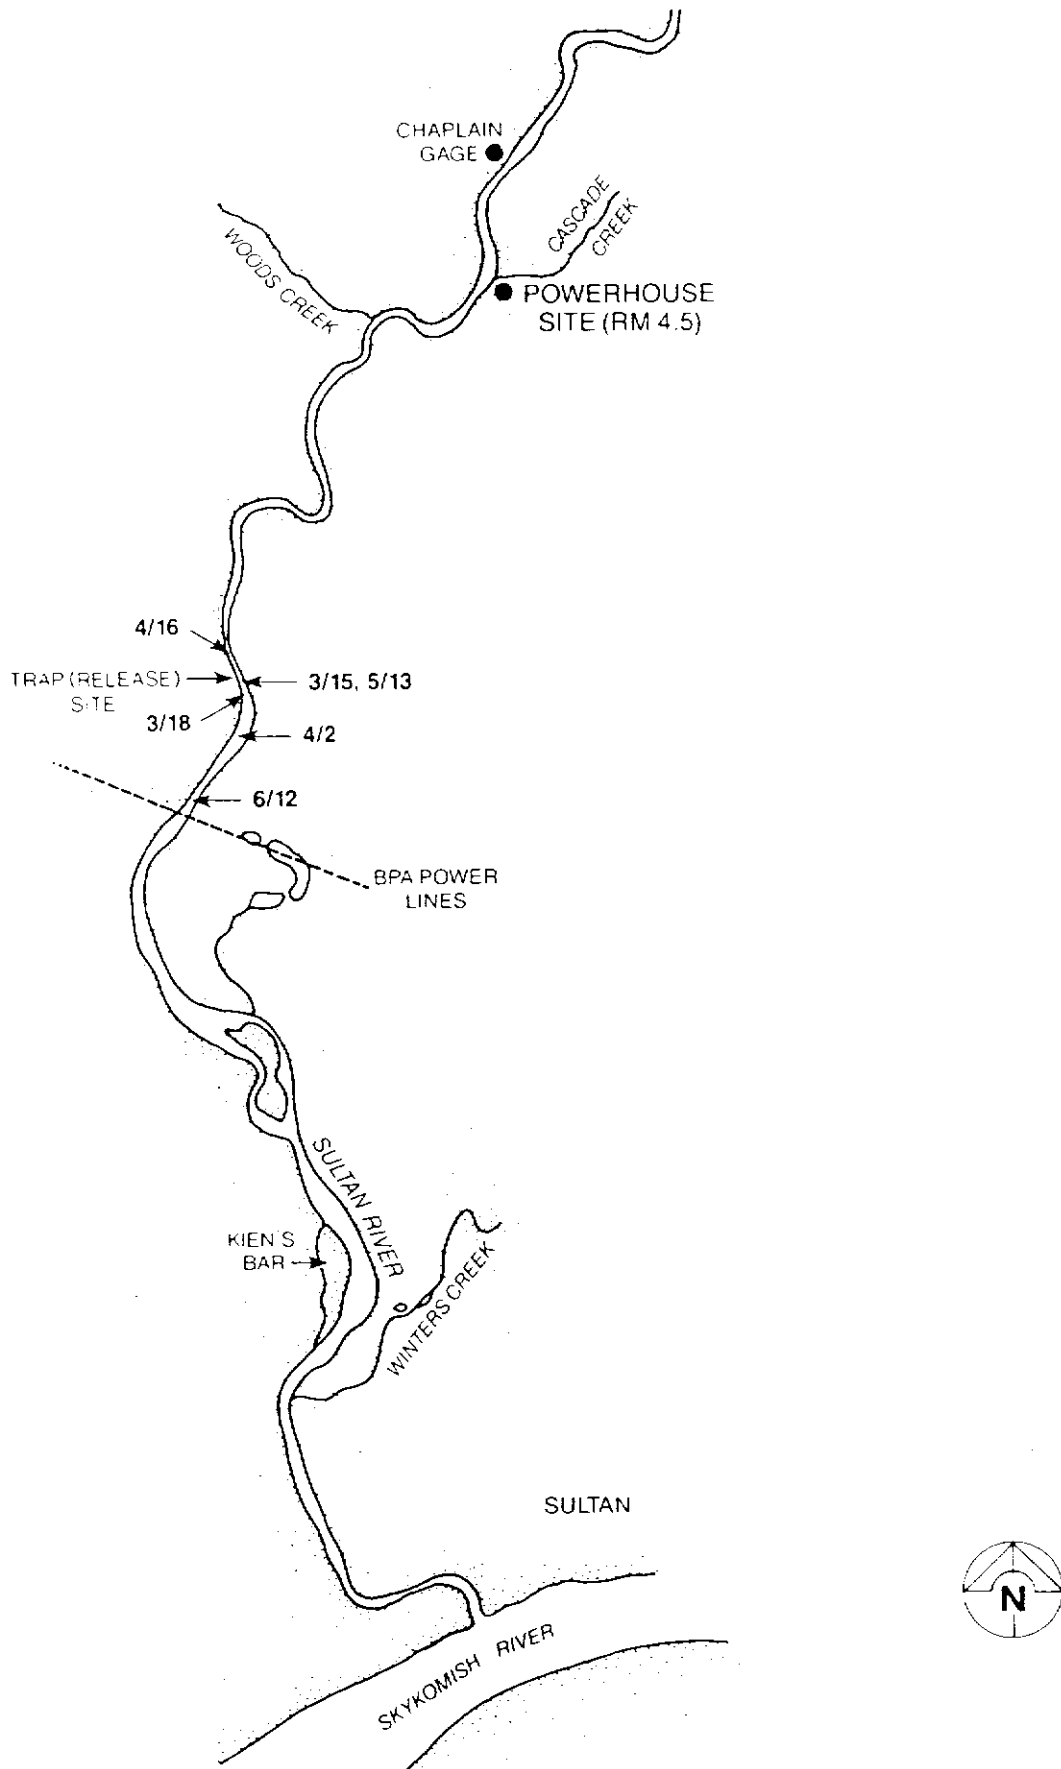

Released on March 15, 80 cm female (Ch. 5 - .7 pps).