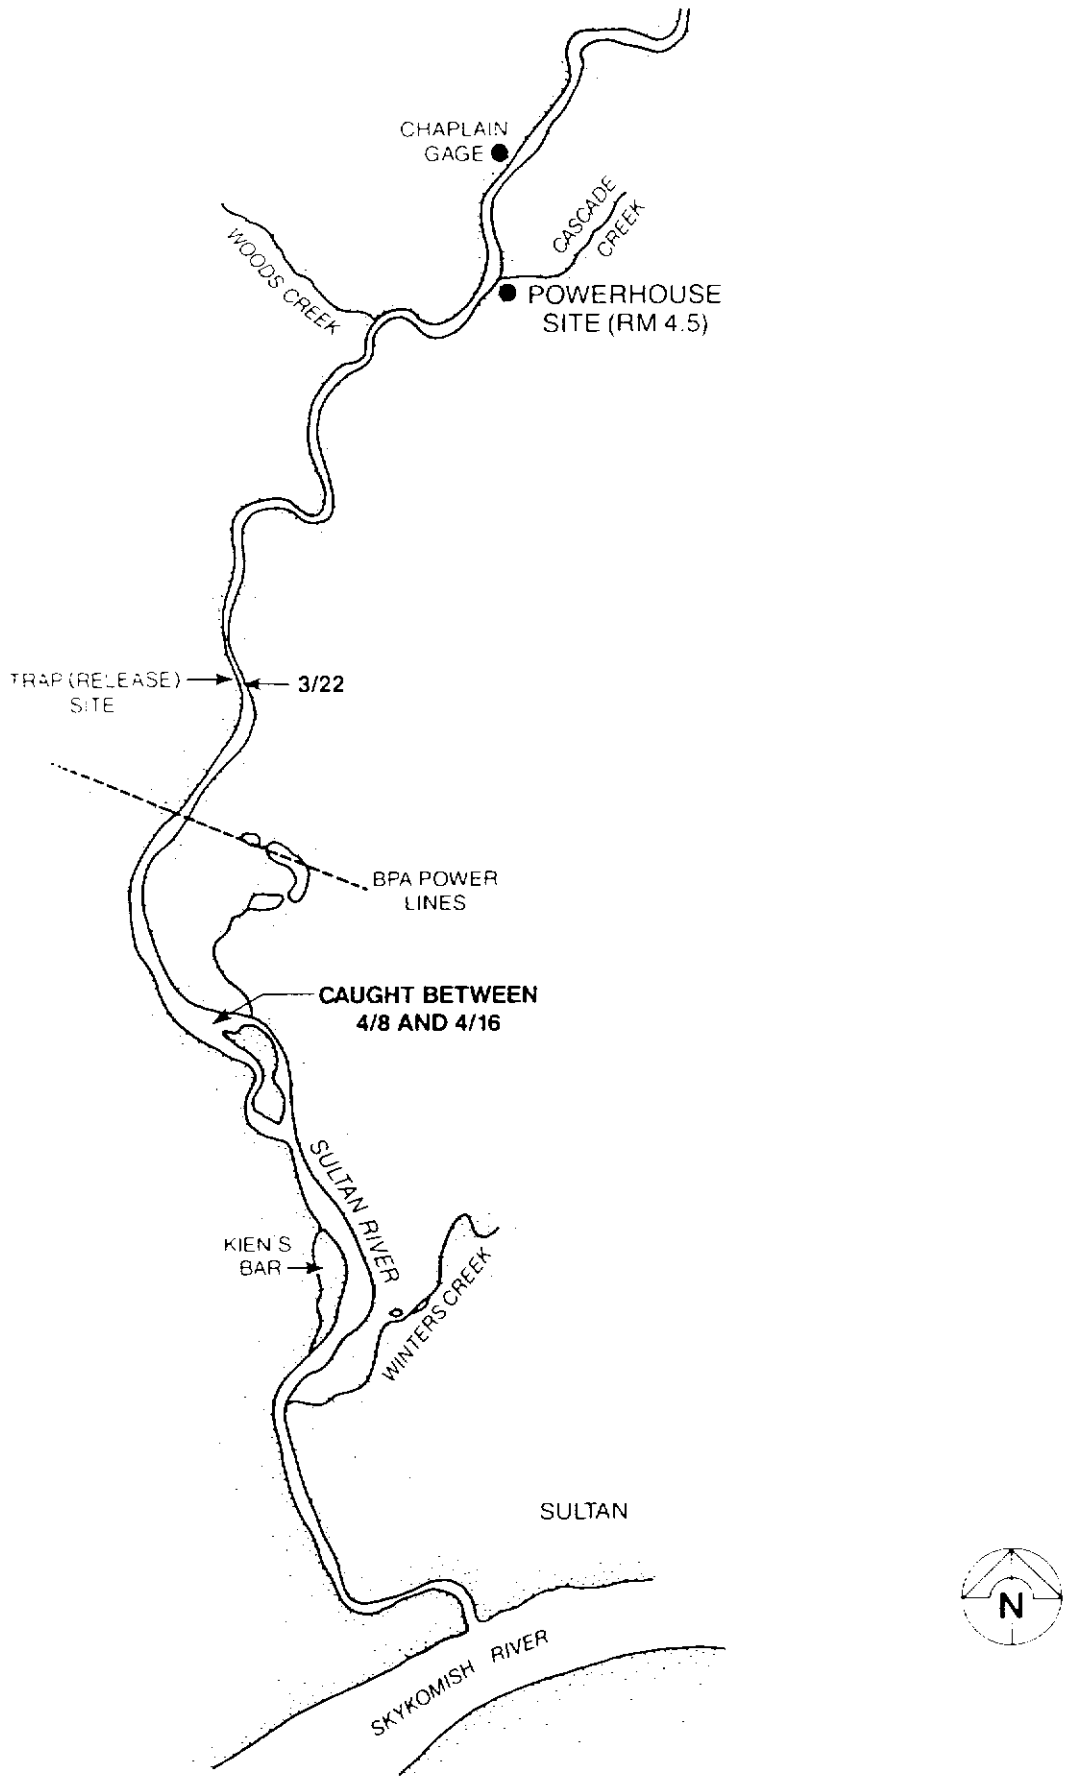

Released on March 22, 71 cm male (Ch. 5 - 3 pps).