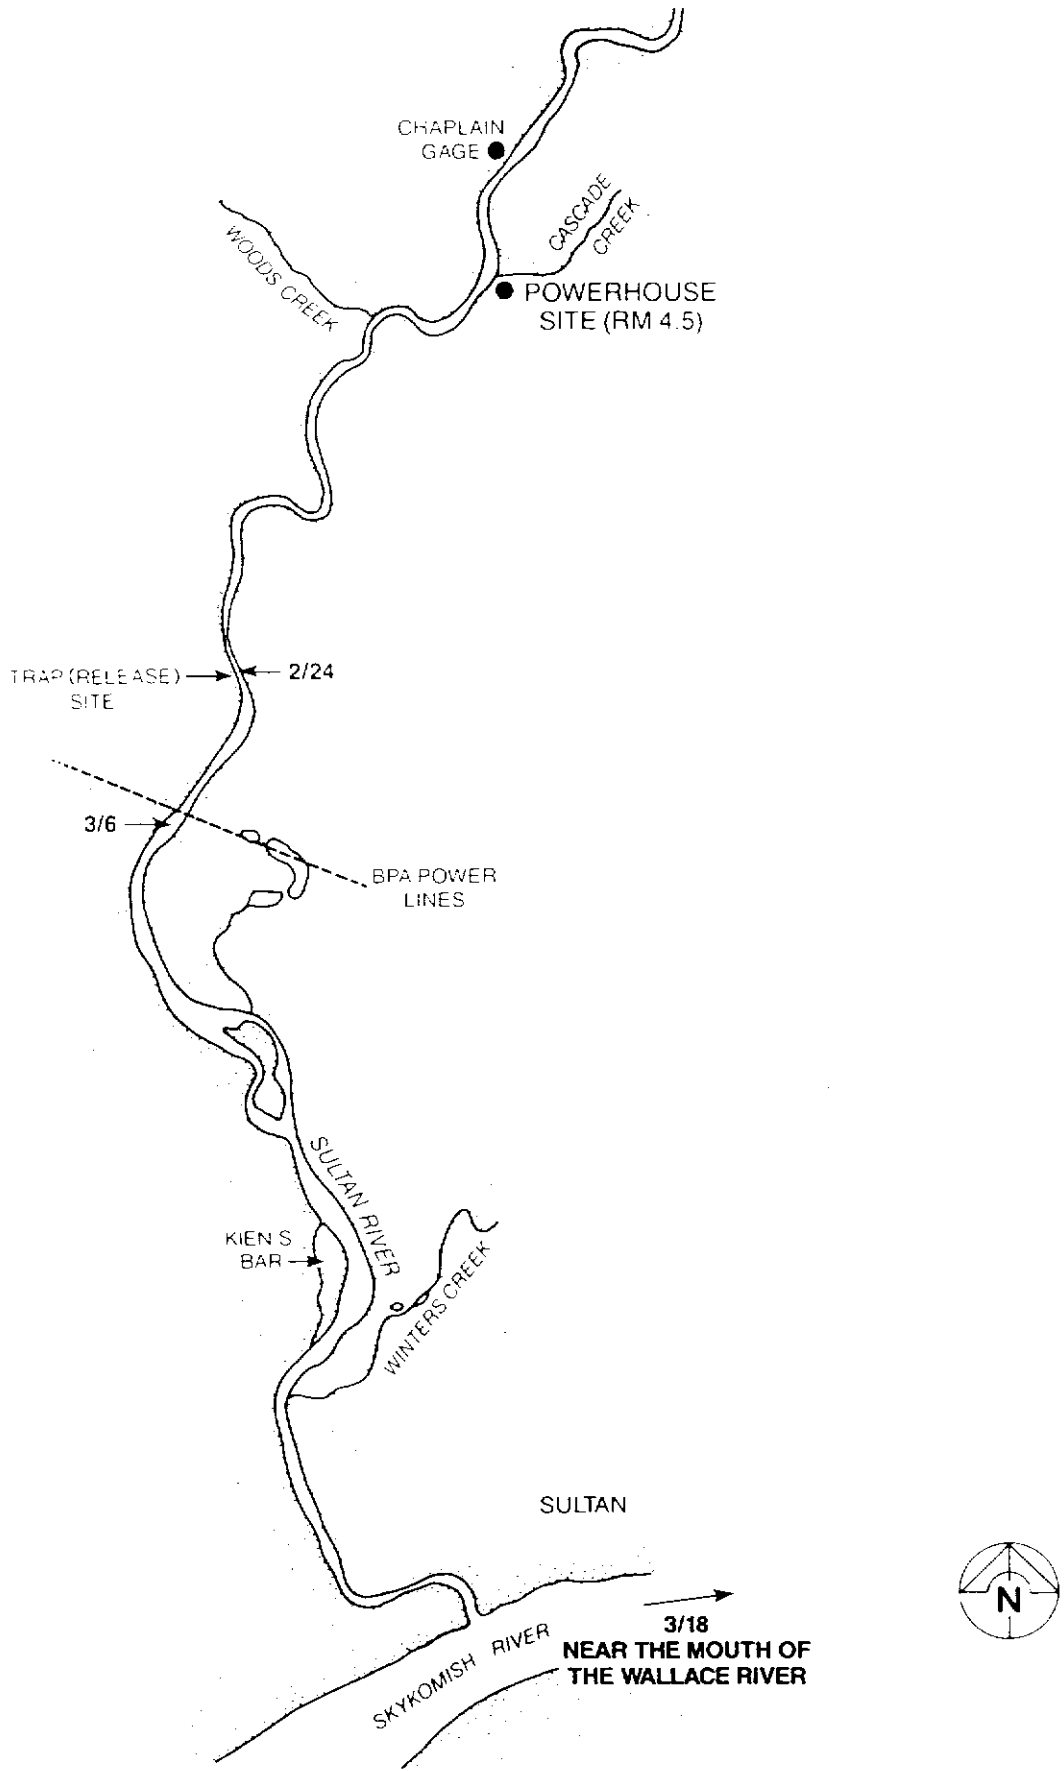

APPENDIX C

Positions of tagged steelhead that did not migrate to the powerhouse detection areas. Positions determined by aerial electronic surveys.

Released on February 19, 69.5 cm male (Ch. 2 - 2 pps).

Released on February 19, 69 cm male (Ch. 4 - 2 pps).

Released on February 24, 64 cm male (Ch. 5 - 2 pps).

Released on February 24, 75.5 cm female (Ch. 6 - 2 pps).

Released on February 25, 58.5 cm female (Ch. 8 - 2 pps).
 Probably a regurgitated tag.