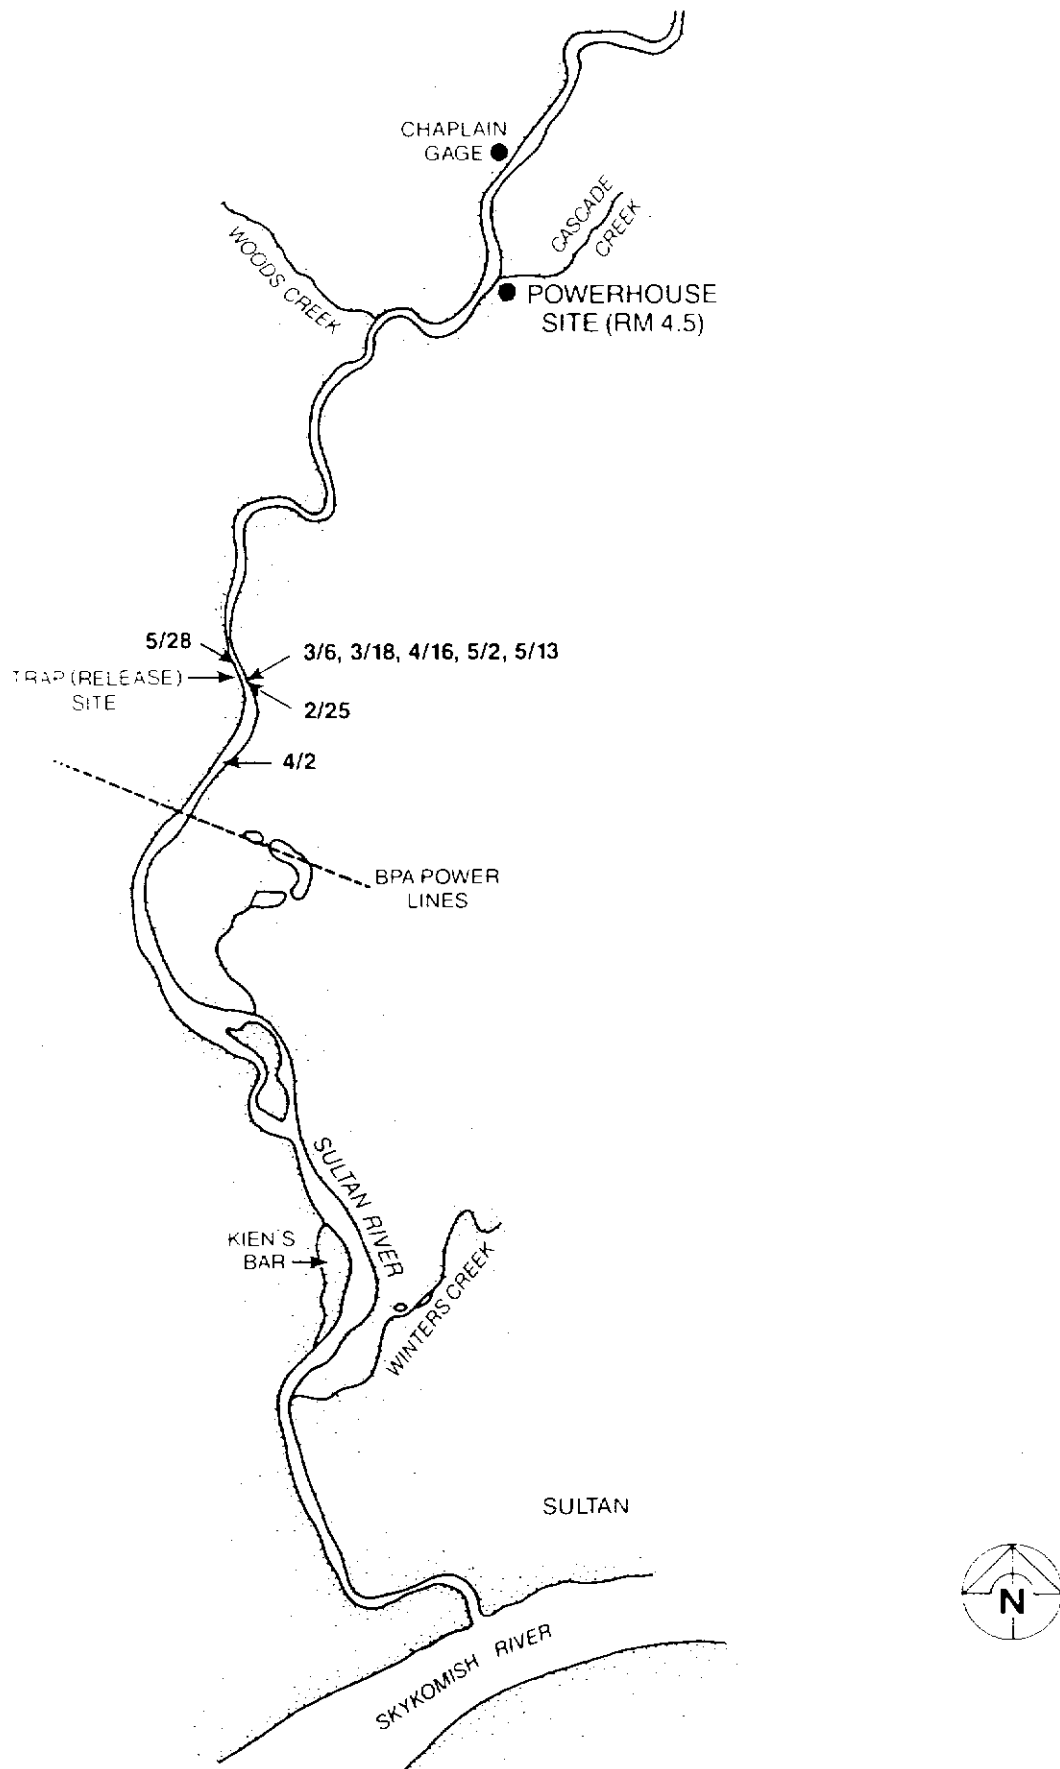

APPENDIX C

Positions of tagged steelhead that did not migrate to the powerhouse detection areas. Positions determined by aerial electronic surveys.

Released on February 19, 69.5 cm male (Ch. 2 - 2 pps).

Released on February 19, 69 cm male (Ch. 4 - 2 pps).

Released on February 24, 64 cm male (Ch. 5 - 2 pps).

Released on February 24, 75.5 cm female (Ch. 6 - 2 pps).

Released on February 25, 58.5 cm female (Ch. 8 - 2 pps).
 Probably a regurgitated tag.