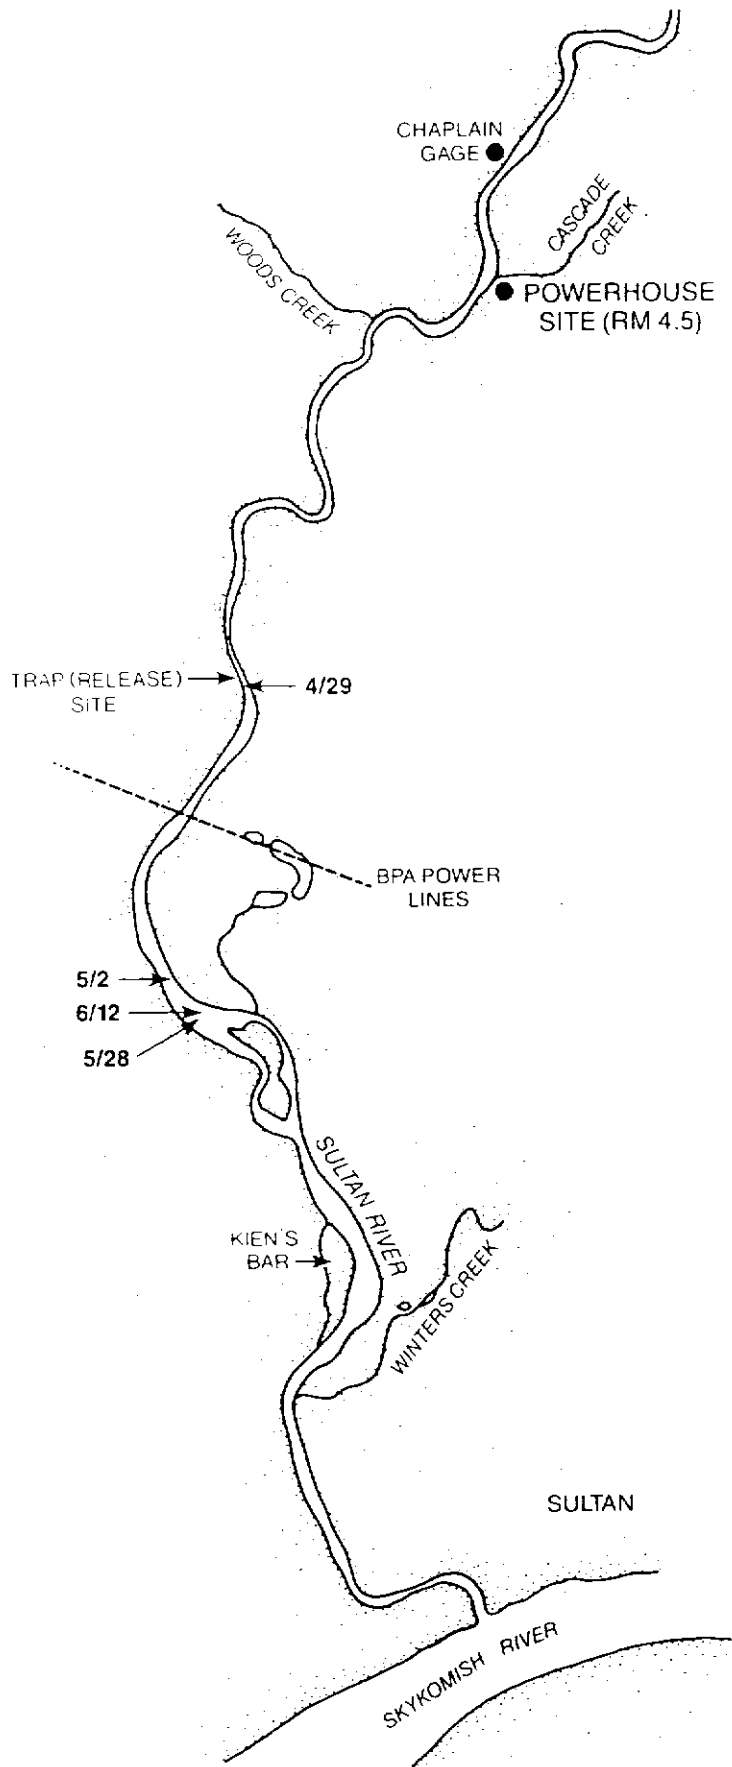

Released on April 29, 70 cm male (Ch. 3 - 1 pps).