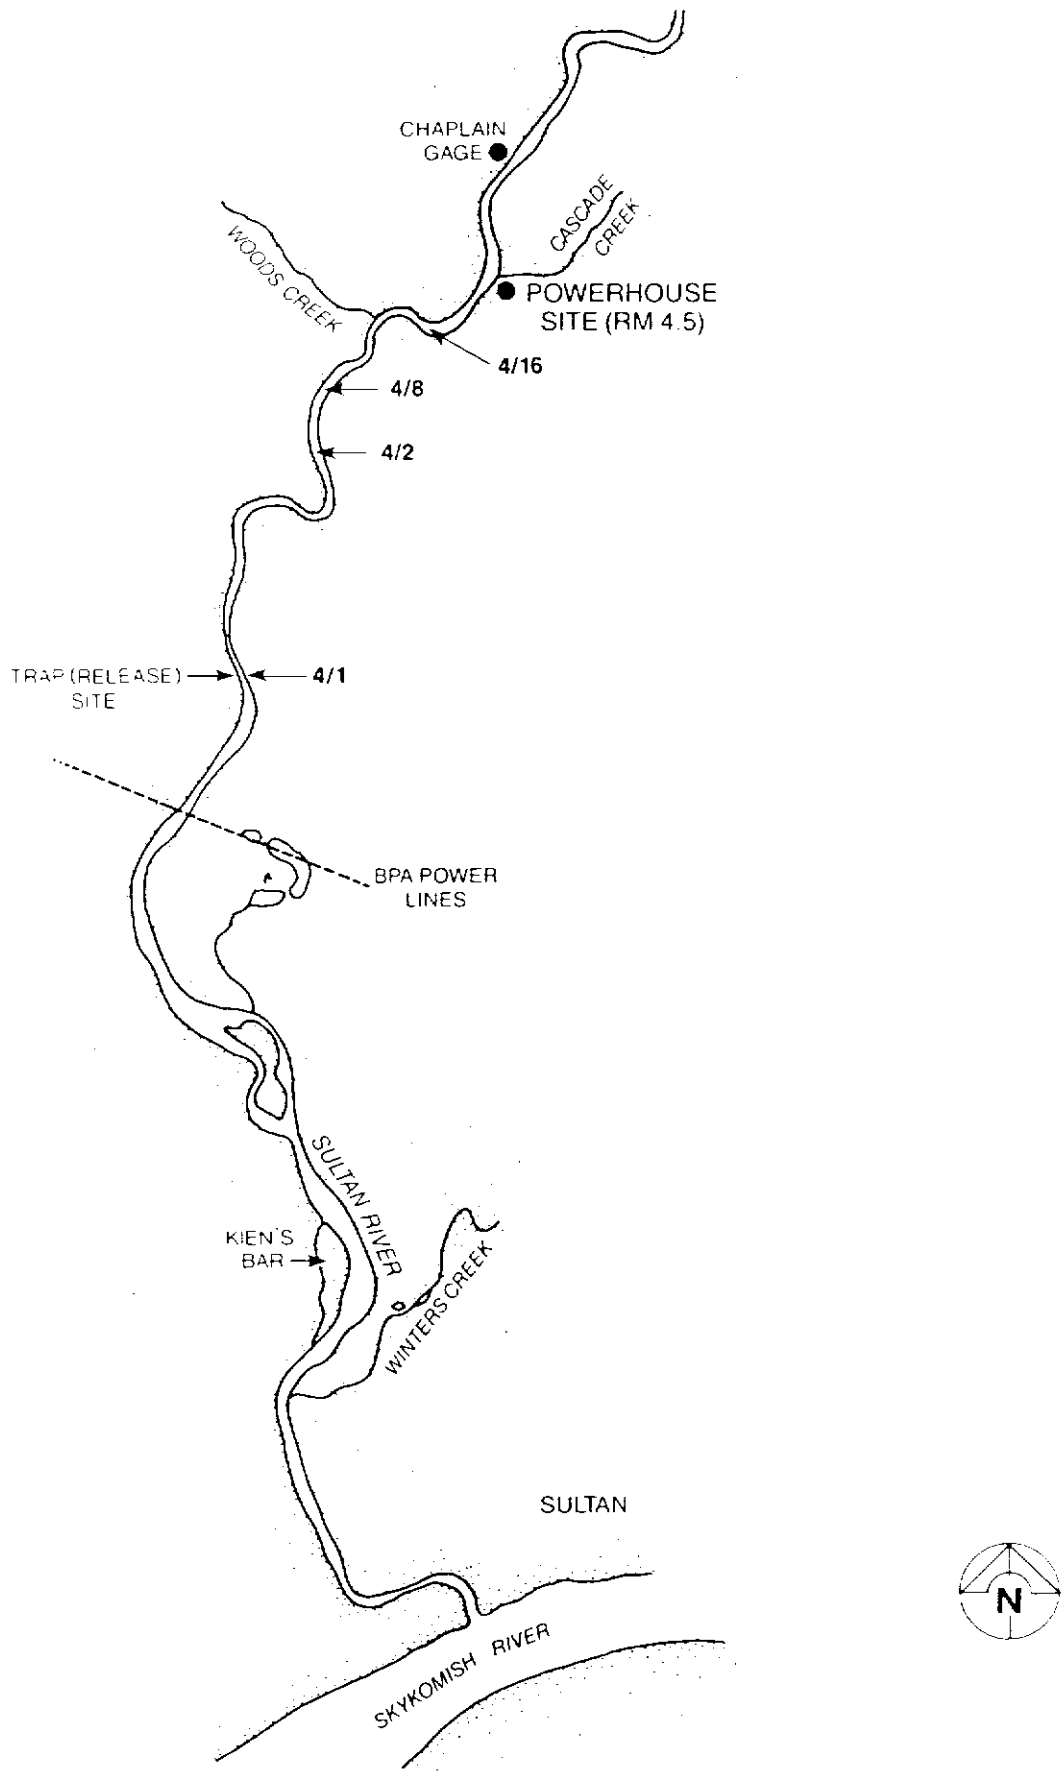

Released on April 1, 82 cm female (Ch. 6 - 3 pps).