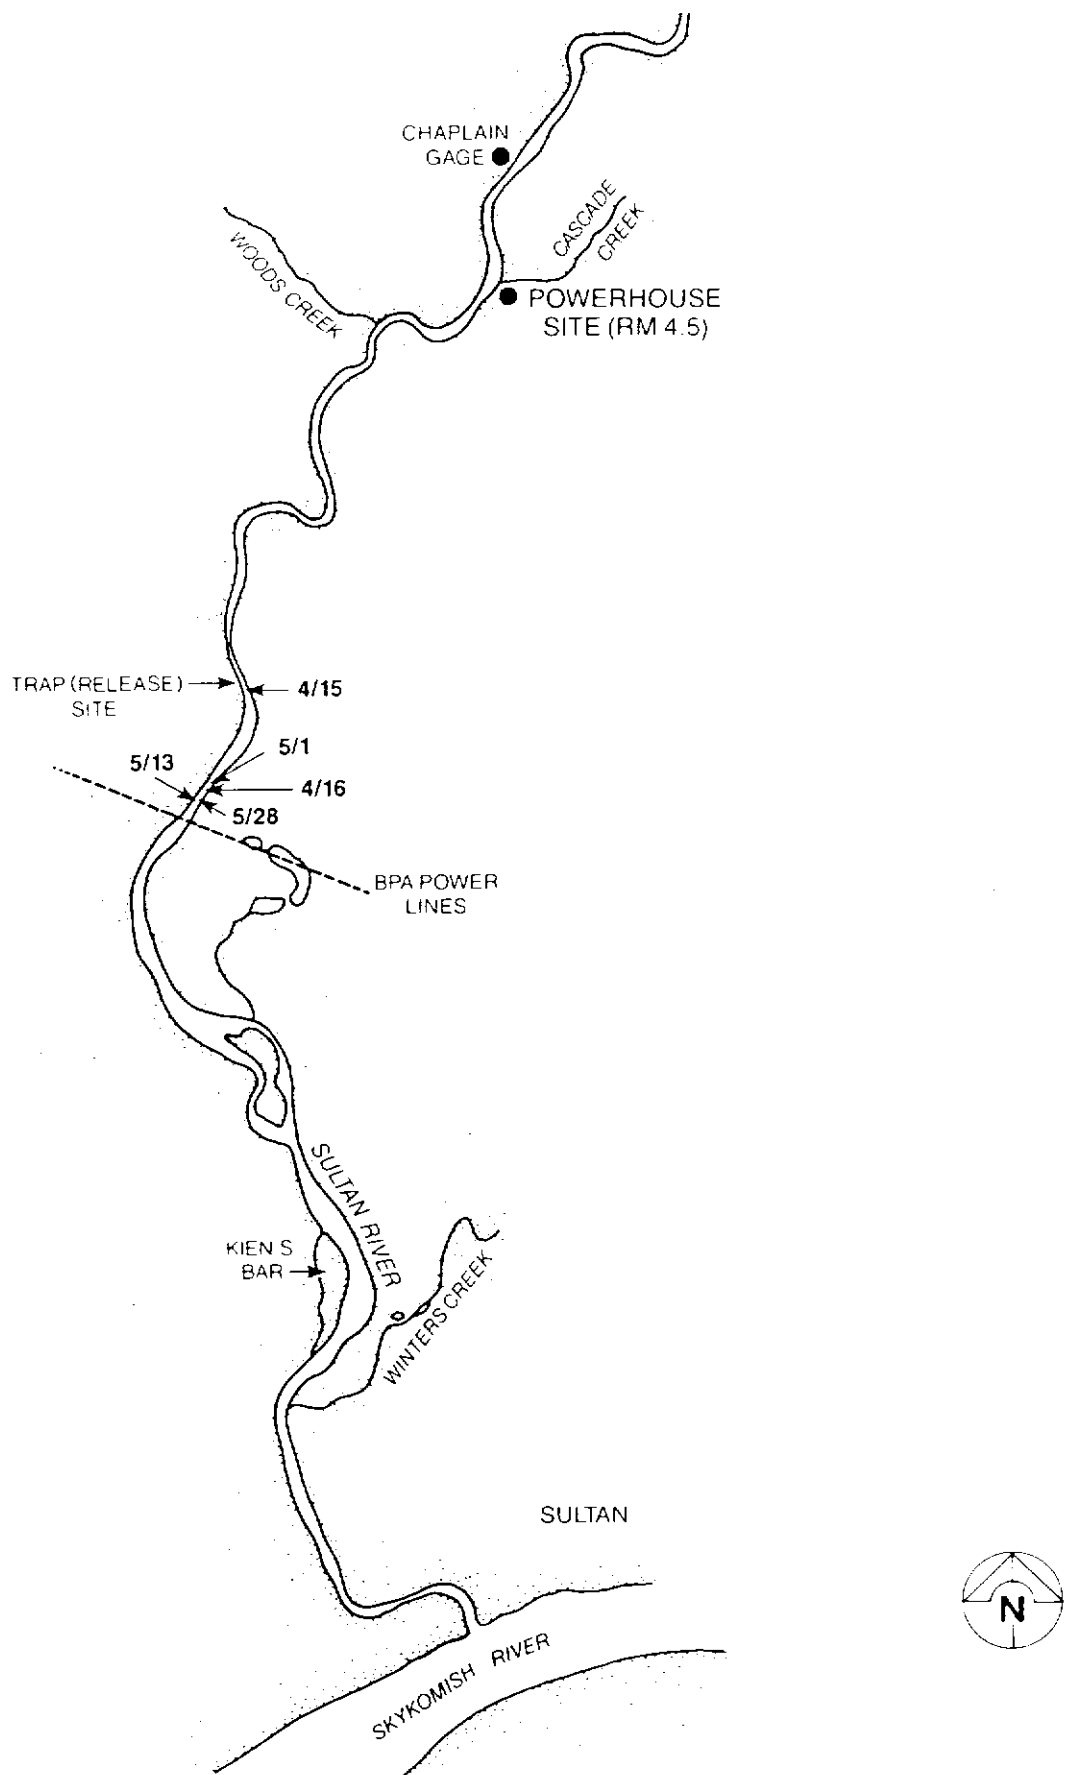

Released on April 15, 67.5 cm male (Ch. 5 - 1 pps).