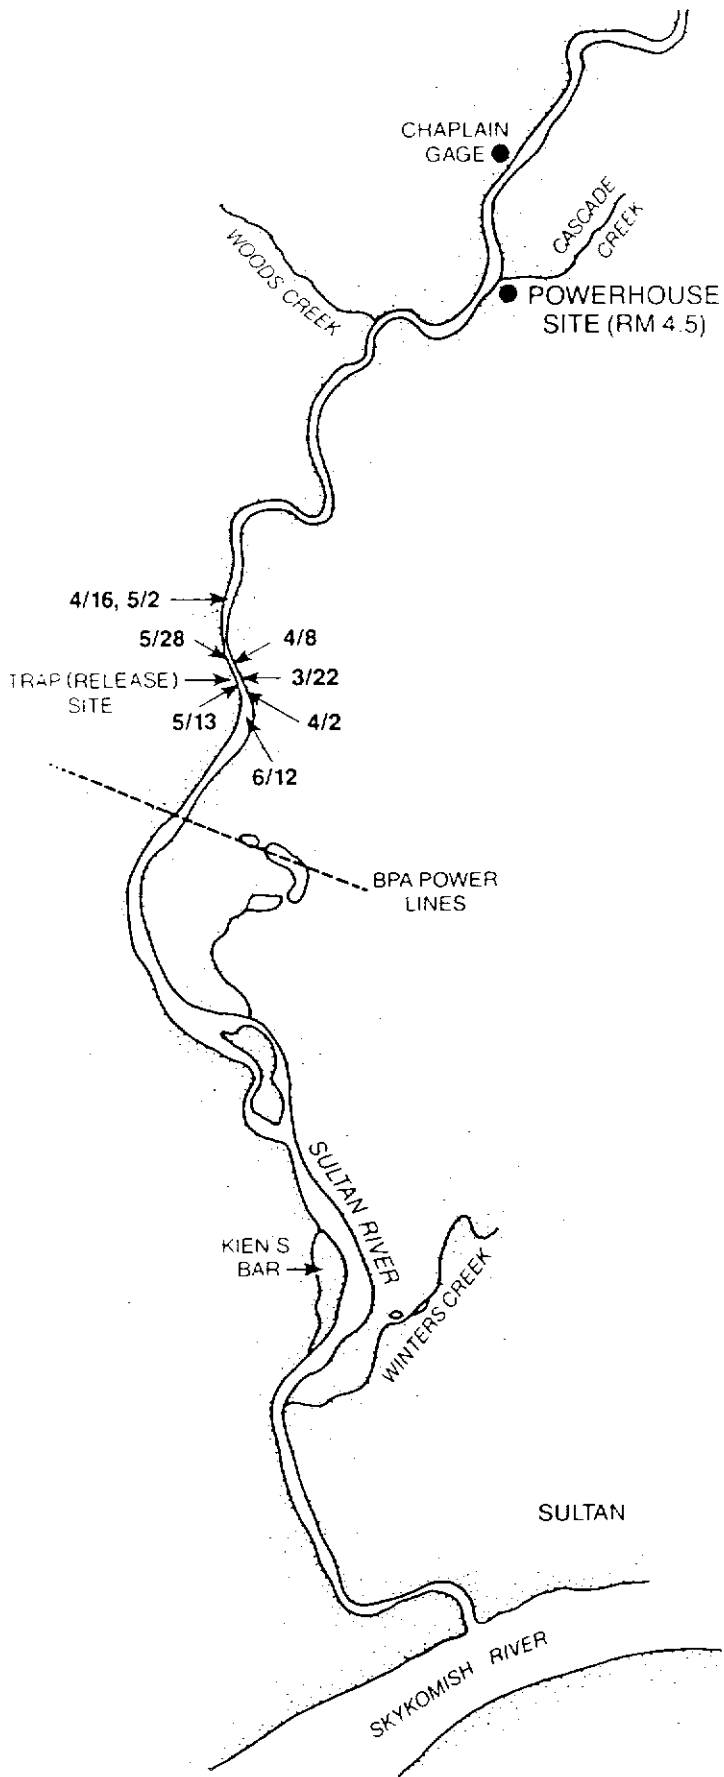

APPENDIX C

Positions of tagged steelhead that did not migrate to the powerhouse detection areas. Positions determined by aerial electronic surveys.

Released on February 19, 69.5 cm male (Ch. 2 - 2 pps).

Released on February 25, 68.5 cm male (Ch. 9 - 2 pps).

Released on March 8, 65 cm female (Ch. 3 - .7 pps).

Released on March 15, 69 cm male (Ch. 4 - .7 pps).

Released on March 15, 80 cm female (Ch. 5 - .7 pps).

Released on March 22, 66 cm male (Ch. 4 - 3 pps).

Released on March 22, 67 cm male (Ch. 3 - 3 pps).

Released on March 22, 71 cm male (Ch. 5 - 3 pps).

Released on April 1, 82 cm female (Ch. 6 - 3 pps).

Released on April 1, 77 cm male (Ch. 8 - 3 pps).