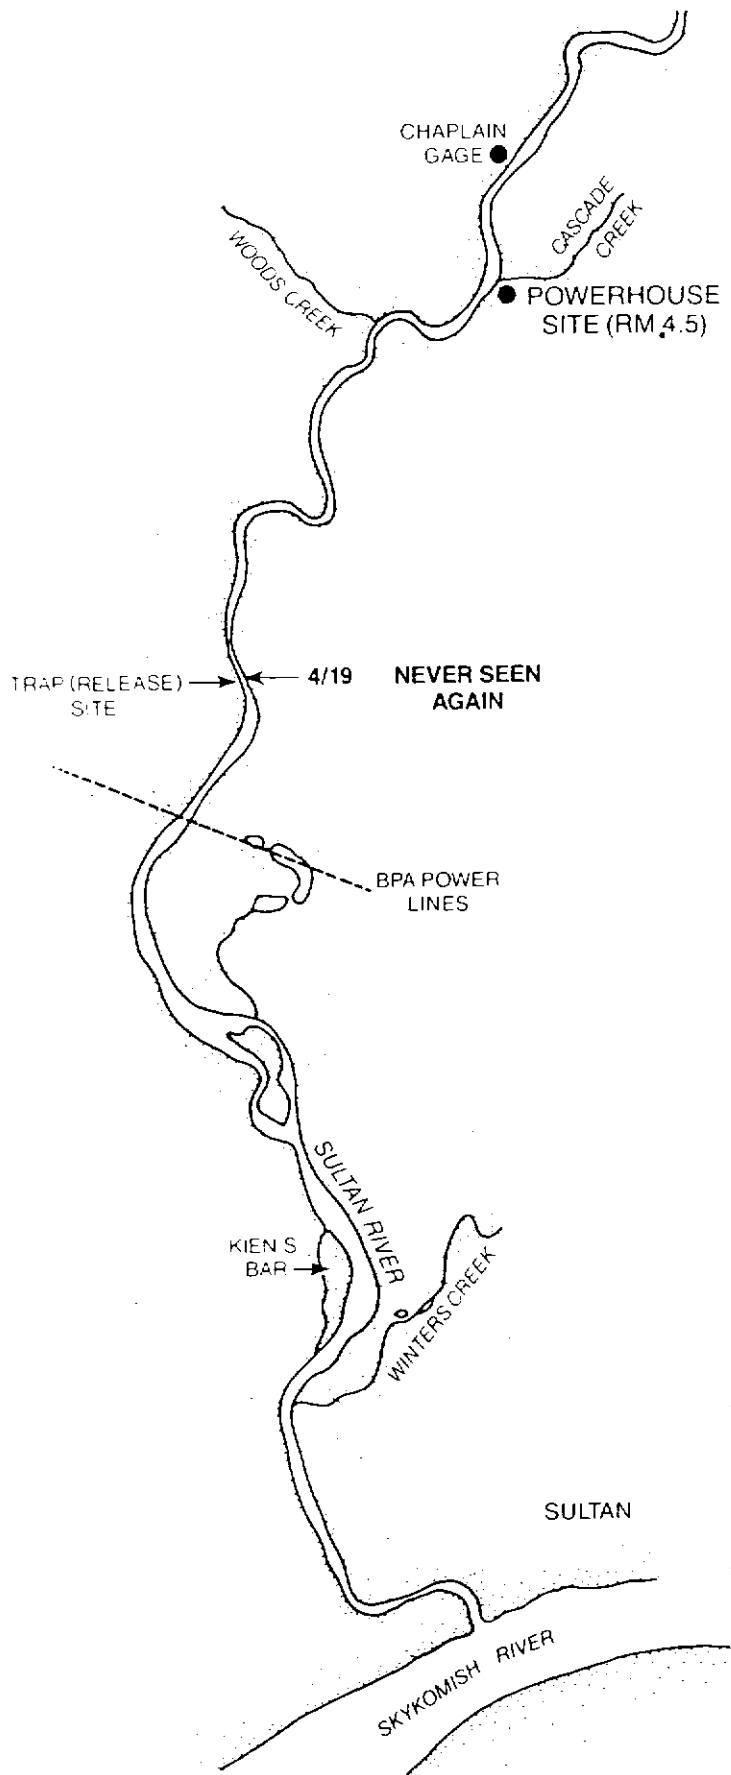

APPENDIX C

Positions of tagged steelhead that did not migrate to the powerhouse detection areas. Positions determined by aerial electronic surveys.

Released on February 19, 69.5 cm male (Ch. 2 - 2 pps).

Released on April 1, 58 cm male (Ch. 9 - 3 pps).

Released on April 1, 80 cm male (Ch. 10 - 3 pps).

Released on April 15, 64 cm male (Ch. 2 - 3 pps).

Released on April 15, 67.5 cm male (Ch. 5 - 1 pps).

Released on April 19, 43 cm female (Ch. 1 - 1 pps).