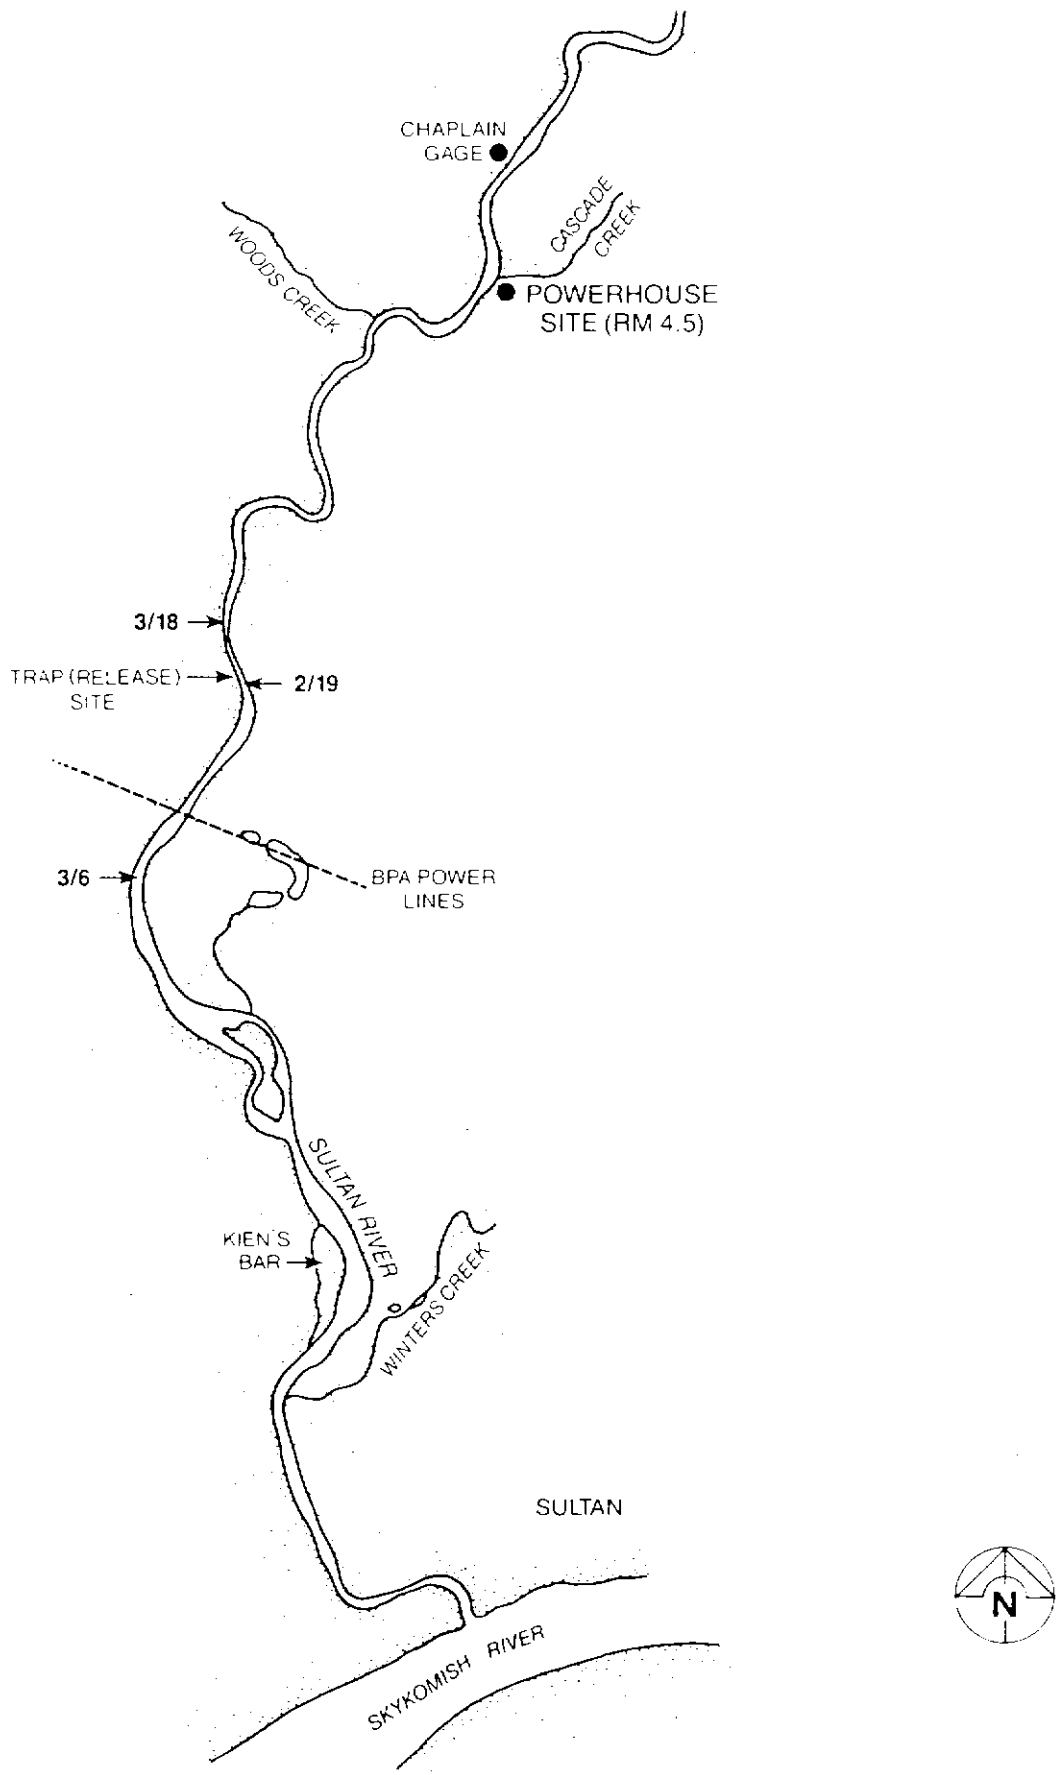

APPENDIX C

Positions of tagged steelhead that did not migrate to the powerhouse detection areas. Positions determined by aerial electronic surveys.

Released on February 19, 69.5 cm male (Ch. 2 - 2 pps).

Released on February 19, 69 cm male (Ch. 4 - 2 pps).

Released on February 24, 64 cm male (Ch. 5 - 2 pps).

Released on February 24, 75.5 cm female (Ch. 6 - 2 pps).

Released on February 25, 58.5 cm female (Ch. 8 - 2 pps).
 Probably a regurgitated tag.