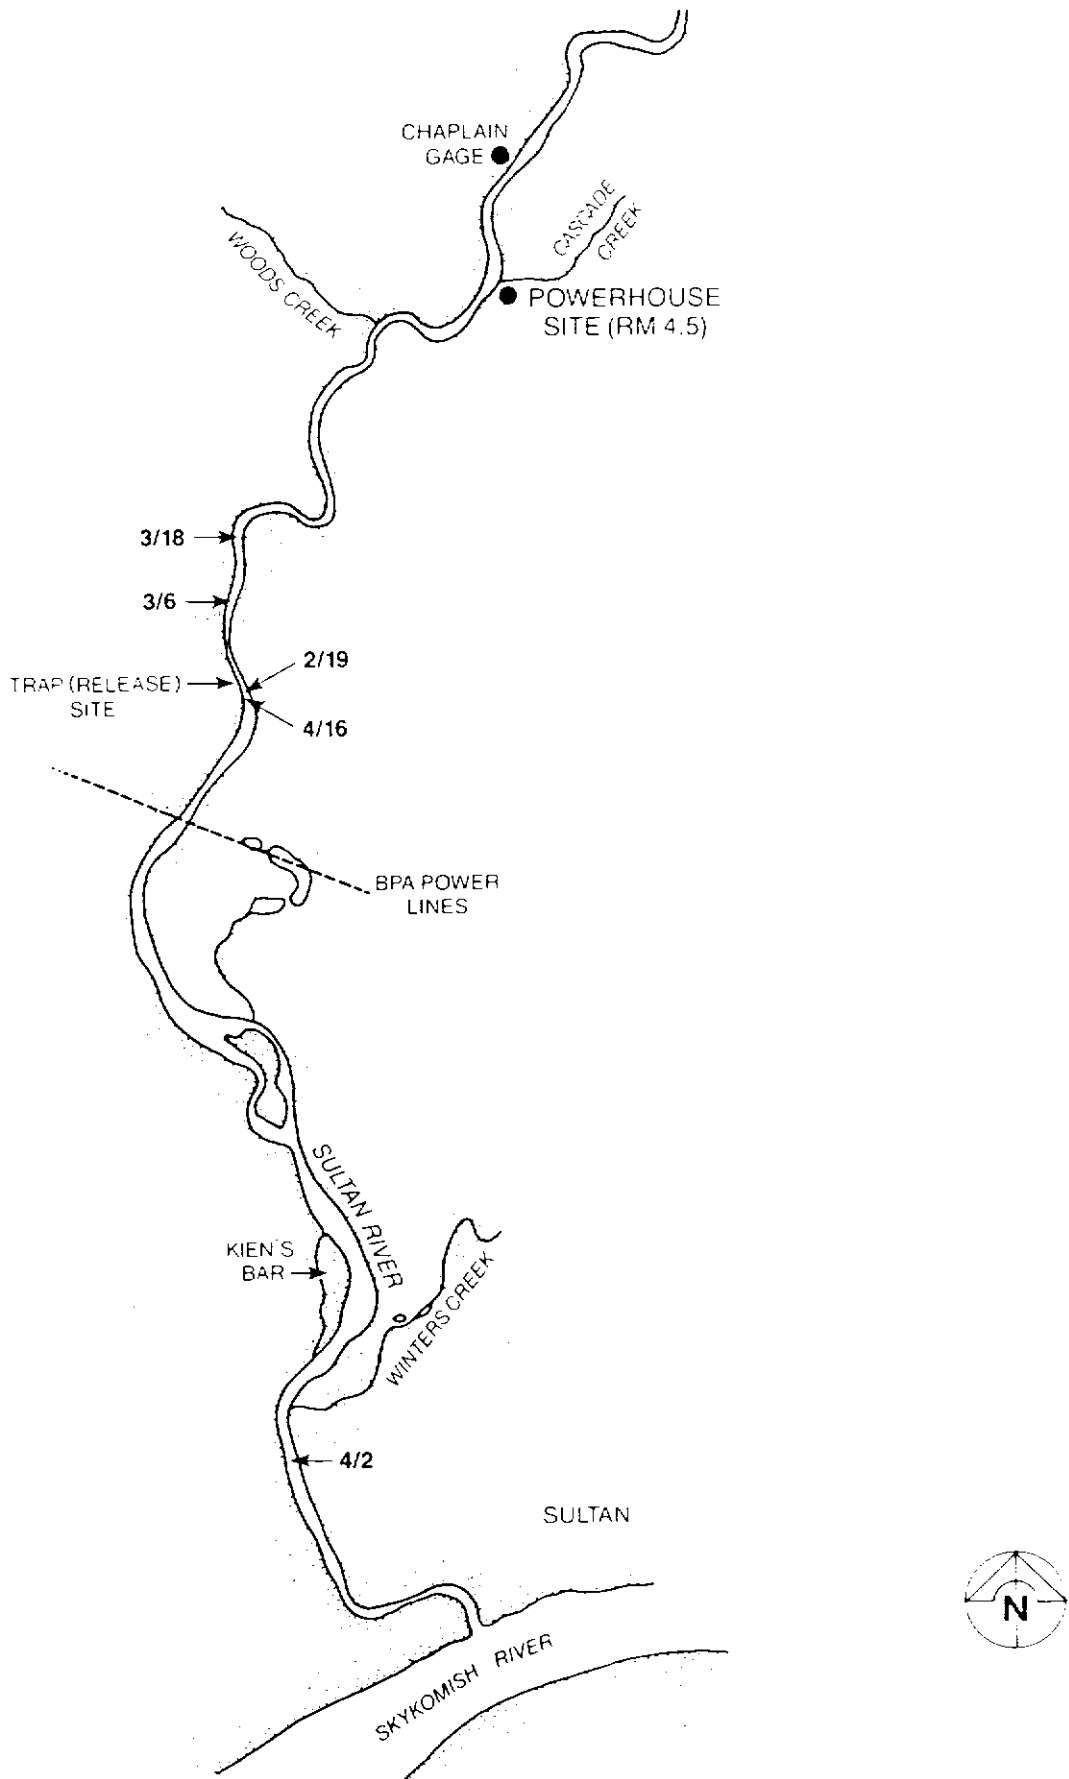

APPENDIX C

Positions of tagged steelhead that did not migrate to the powerhouse detection areas. Positions determined by aerial electronic surveys.

Released on February 19, 69.5 cm male (Ch. 2 - 2 pps).

Released on February 19, 69 cm male (Ch. 4 - 2 pps).

Released on February 24, 64 cm male (Ch. 5 - 2 pps).

Released on February 24, 75.5 cm female (Ch. 6 - 2 pps).

Released on February 25, 58.5 cm female (Ch. 8 - 2 pps).
 Probably a regurgitated tag.