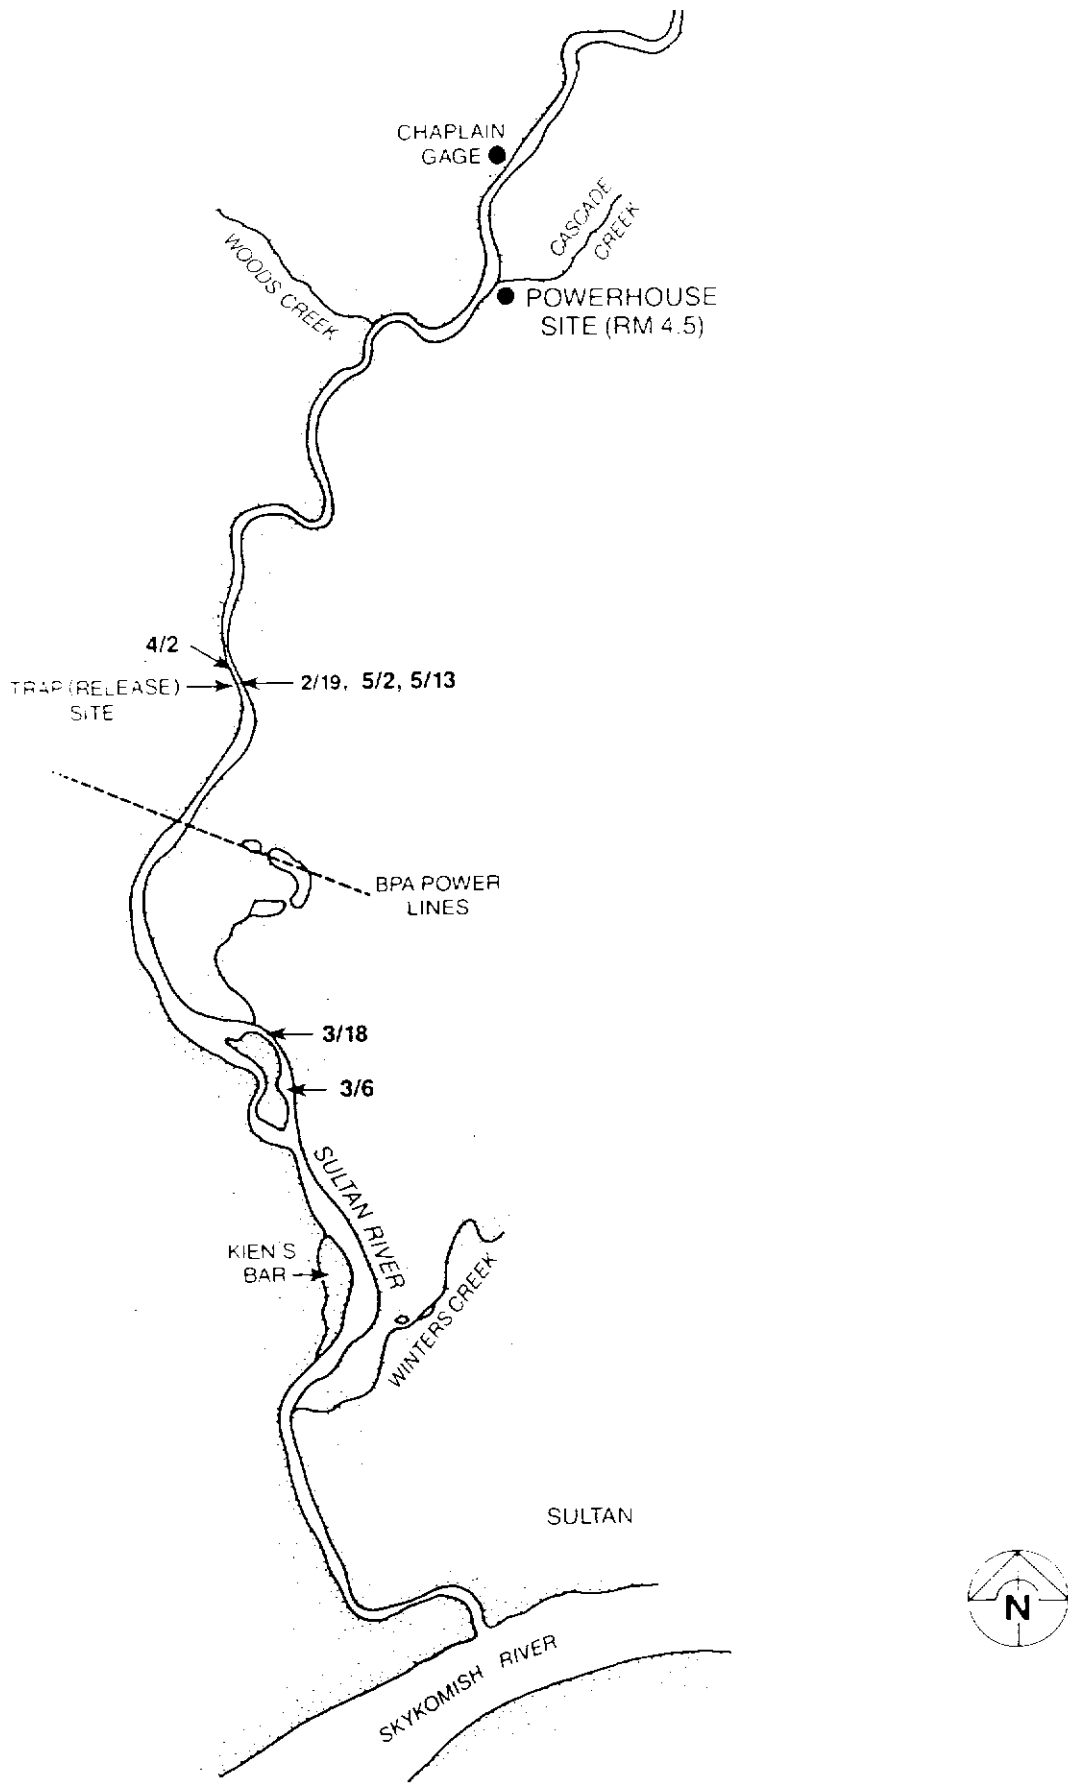

APPENDIX C

Positions of tagged steelhead that did not migrate to the powerhouse detection areas. Positions determined by aerial electronic surveys.

Released on February 19, 69.5 cm male (Ch. 2 - 2 pps).

Released on February 19, 69 cm male (Ch. 4 - 2 pps).

Released on February 24, 64 cm male (Ch. 5 - 2 pps).

Released on February 24, 75.5 cm female (Ch. 6 - 2 pps).

Released on February 25, 58.5 cm female (Ch. 8 - 2 pps).
 Probably a regurgitated tag.