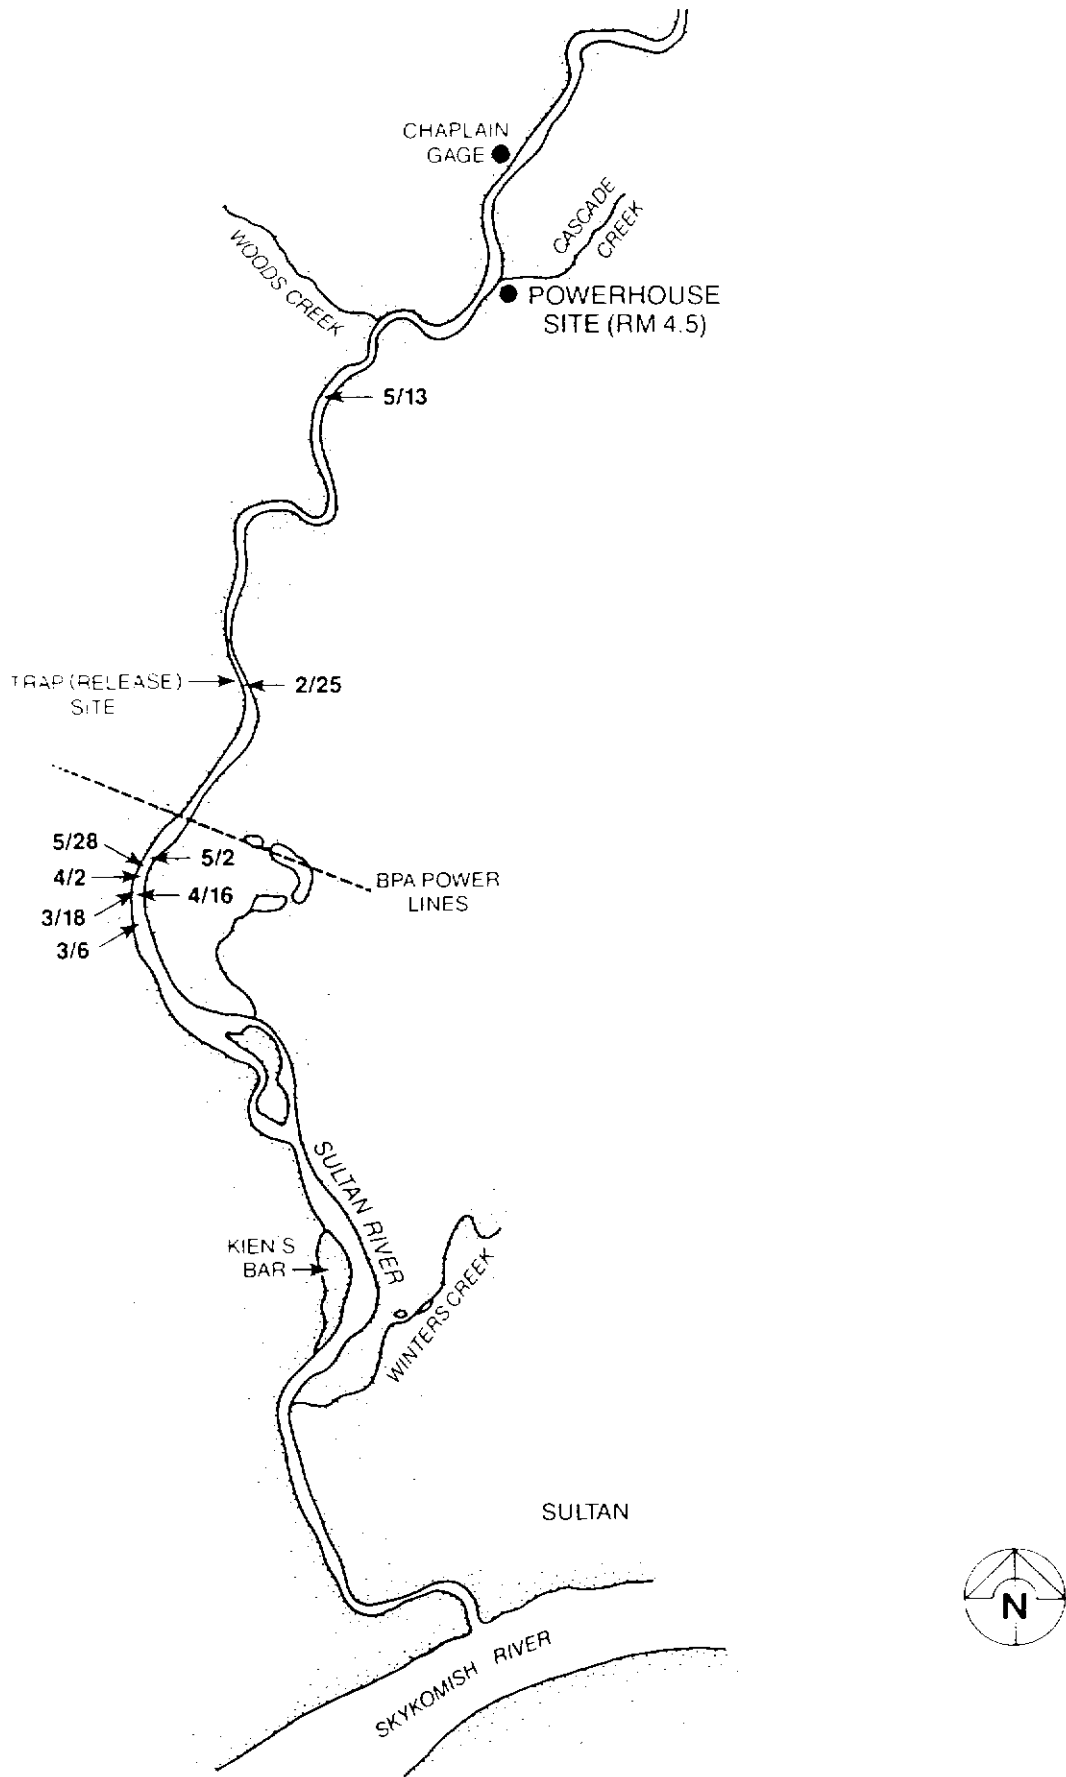

APPENDIX C

Positions of tagged steelhead that did not migrate to the powerhouse detection areas. Positions determined by aerial electronic surveys.

Released on February 19, 69.5 cm male (Ch. 2 - 2 pps).

Released on February 19, 69 cm male (Ch. 4 - 2 pps).

Released on February 24, 64 cm male (Ch. 5 - 2 pps).

Released on February 24, 75.5 cm female (Ch. 6 - 2 pps).

Released on February 25, 58.5 cm female (Ch. 8 - 2 pps).
 Probably a regurgitated tag.

Released on February 25, 68.5 cm male (Ch. 9 - 2 pps).

Released on March 8, 65 cm female (Ch. 3 - .7 pps).

Released on March 15, 69 cm male (Ch. 4 - .7 pps).

Released on March 15, 80 cm female (Ch. 5 - .7 pps).