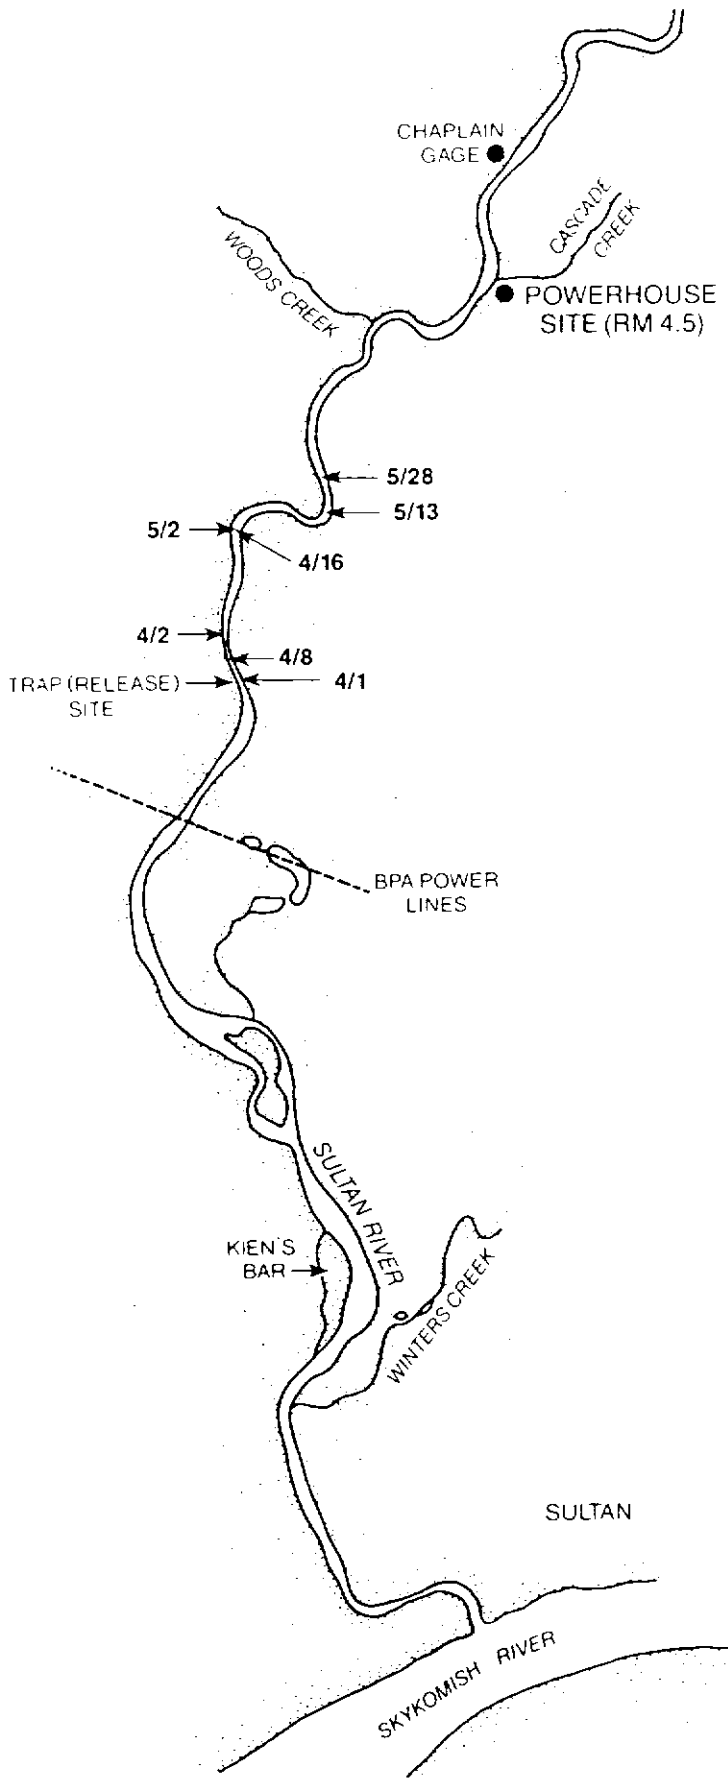

Released on April 1, 80 cm male (Ch. 10 - 3 pps).