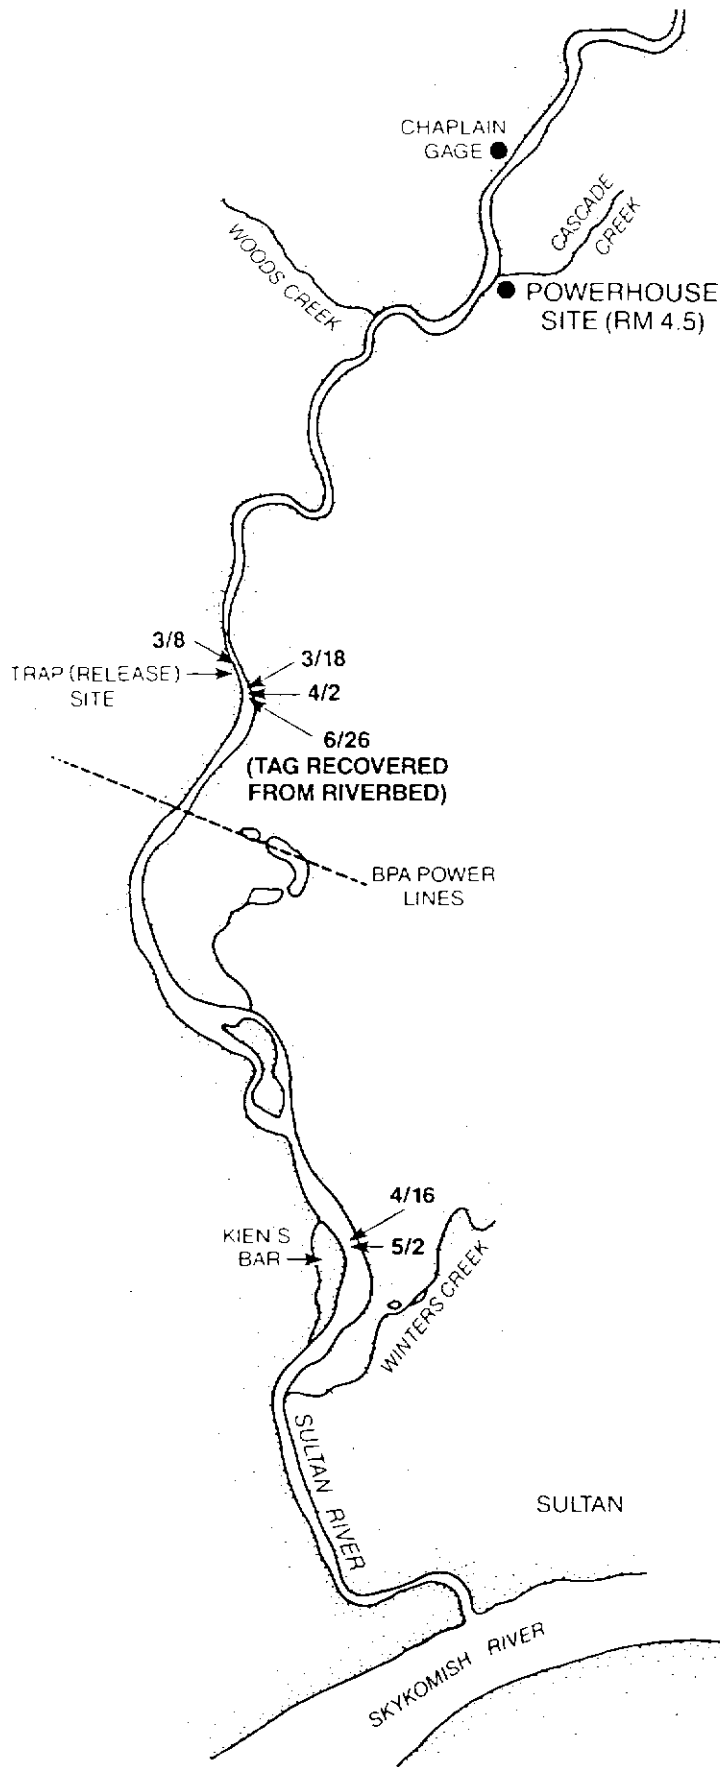

Released on March 8, 65 cm female (Ch. 3 - .7 pps).