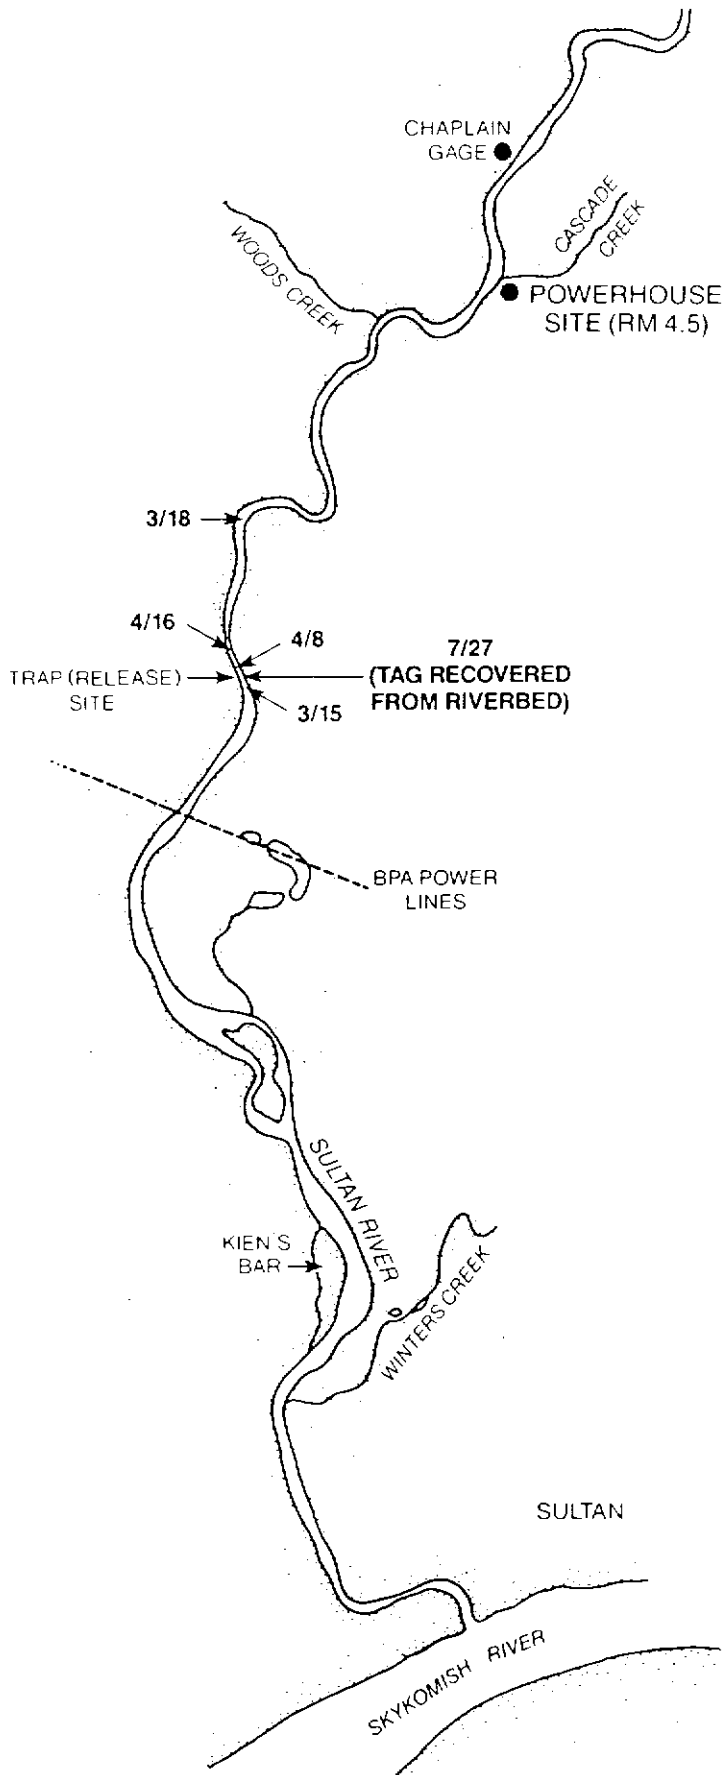

Released on March 15, 69 cm male (Ch. 4 - .7 pps).