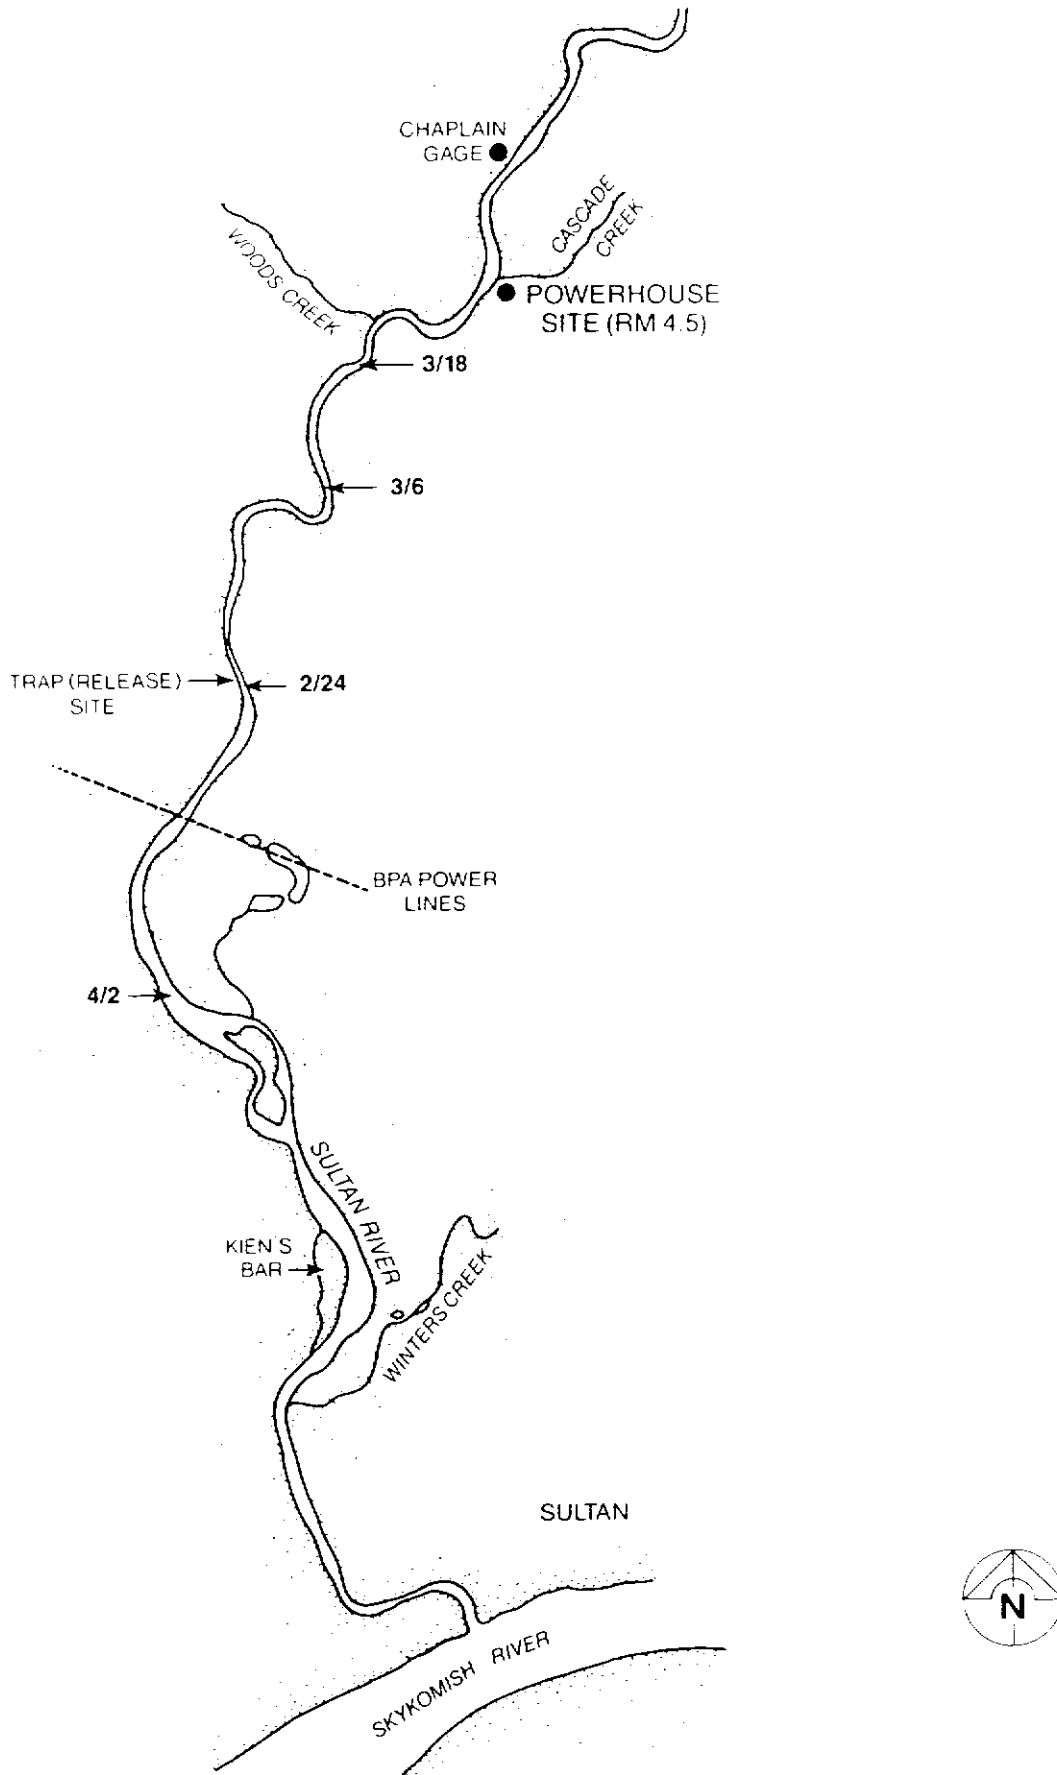

APPENDIX C

Positions of tagged steelhead that did not migrate to the powerhouse detection areas. Positions determined by aerial electronic surveys.

Released on February 19, 69.5 cm male (Ch. 2 - 2 pps).

Released on February 19, 69 cm male (Ch. 4 - 2 pps).

Released on February 24, 64 cm male (Ch. 5 - 2 pps).

Released on February 24, 75.5 cm female (Ch. 6 - 2 pps).

Released on February 25, 58.5 cm female (Ch. 8 - 2 pps).
 Probably a regurgitated tag.