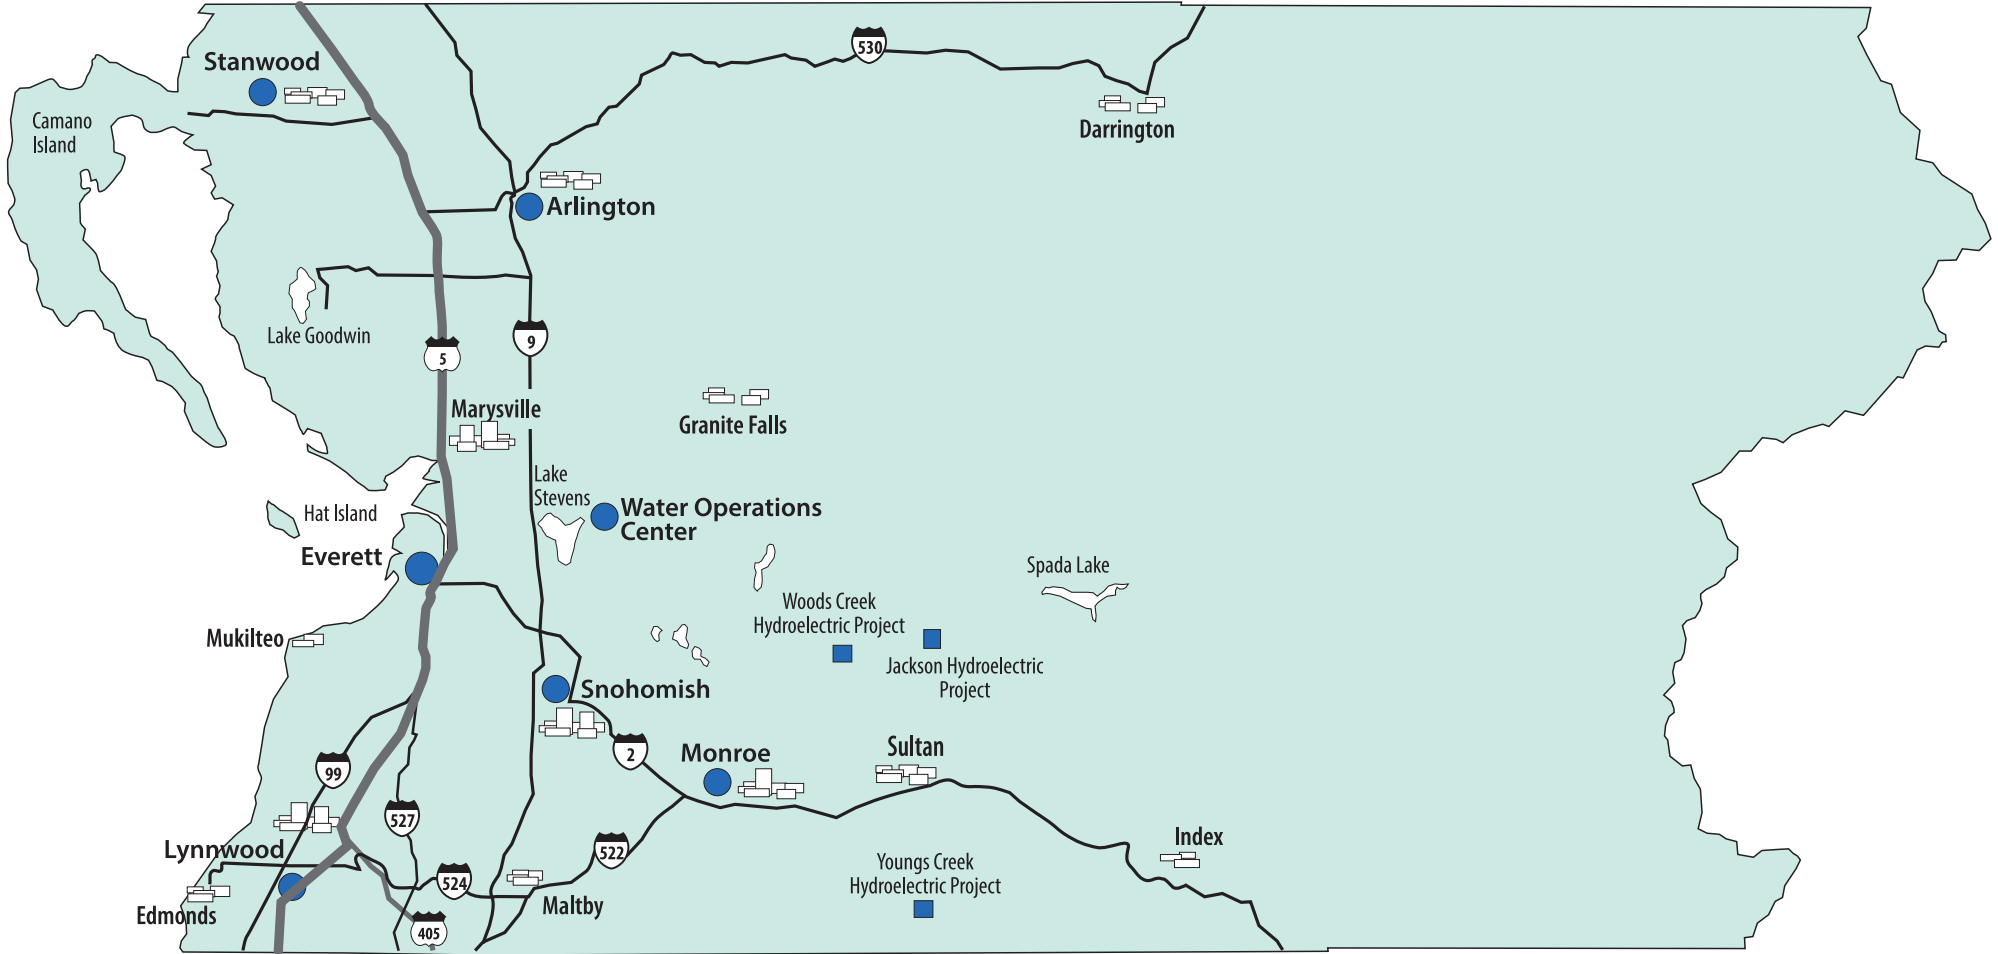

- = PUD Office
- = PUD Facility

Electric Building Headquarters • 2320 California Street, Everett
 Arlington office: 210 E. Division Street
 Lynnwood office: 21014 - 63rd Avenue W
 Monroe office: 120 E. Fremont Street
 Snohomish office: 807 Rainier Street
 Stanwood office: 9124 - 271st Street NW
 Water Operations Center: 3301 Old Hartford RD, Lake Stevens

PUD Service Area & Facilities

2320 California Street, Everett • 425-783-1000 – Toll-free in Western Washington & outside the Everett local calling area: 1-877-783-1000 • www.snopud.com

REV APRIL 2016