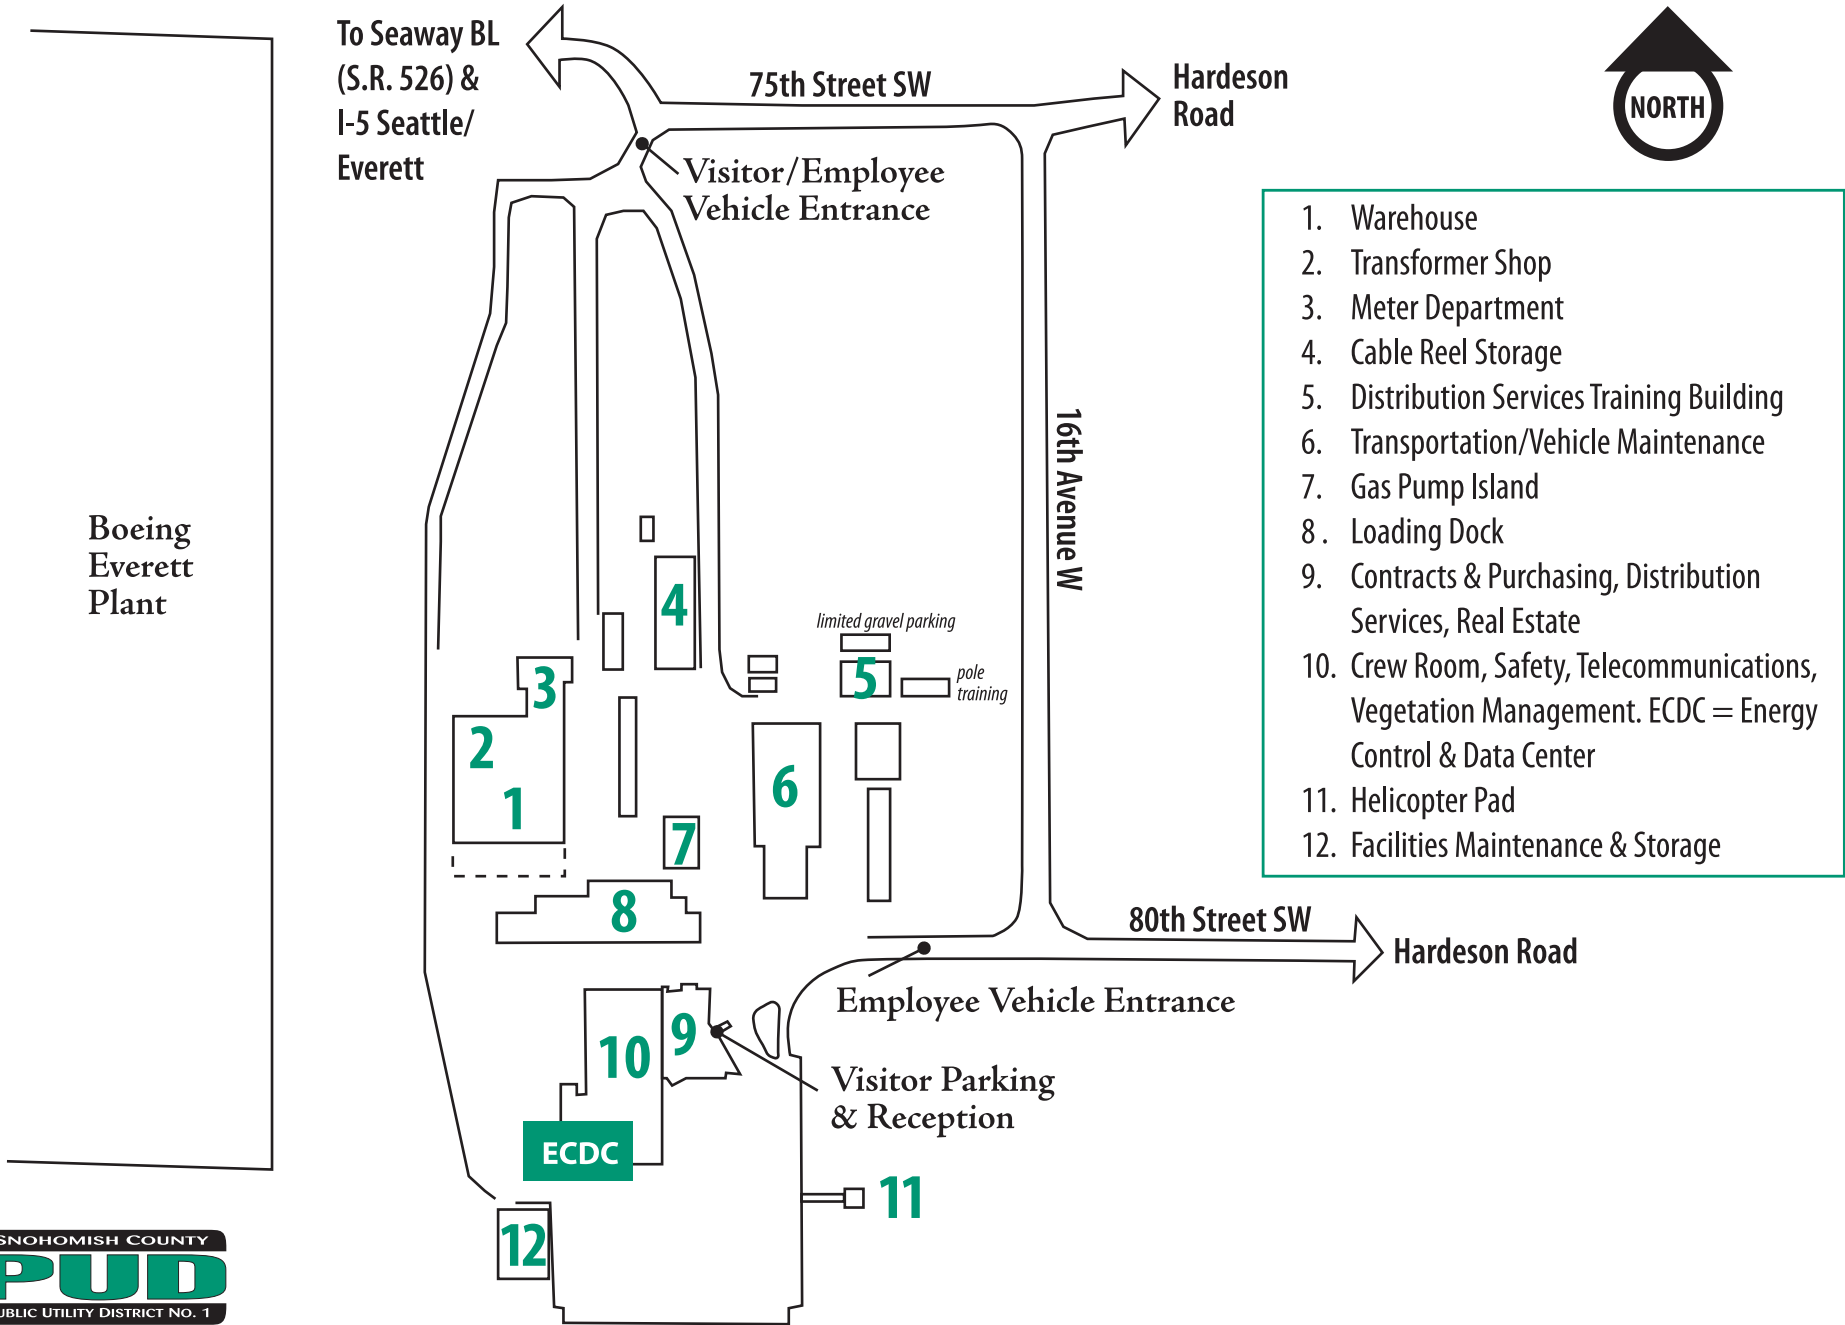

Operations Center
(See Detail Map)

Operations Center

1802 - 75th Street SW, Everett + 425-783-4300 – Toll-free in Western Washington & outside the Everett local calling area: 1-877-783-1000, ext. 4300

REV MAY 2004

Operations Center: Detail View

1802 - 75th Street SW, Everett + 425-783-4300 – Toll-free in Western Washington & outside the Everett local calling area: 1-877-783-1000, ext. 4300