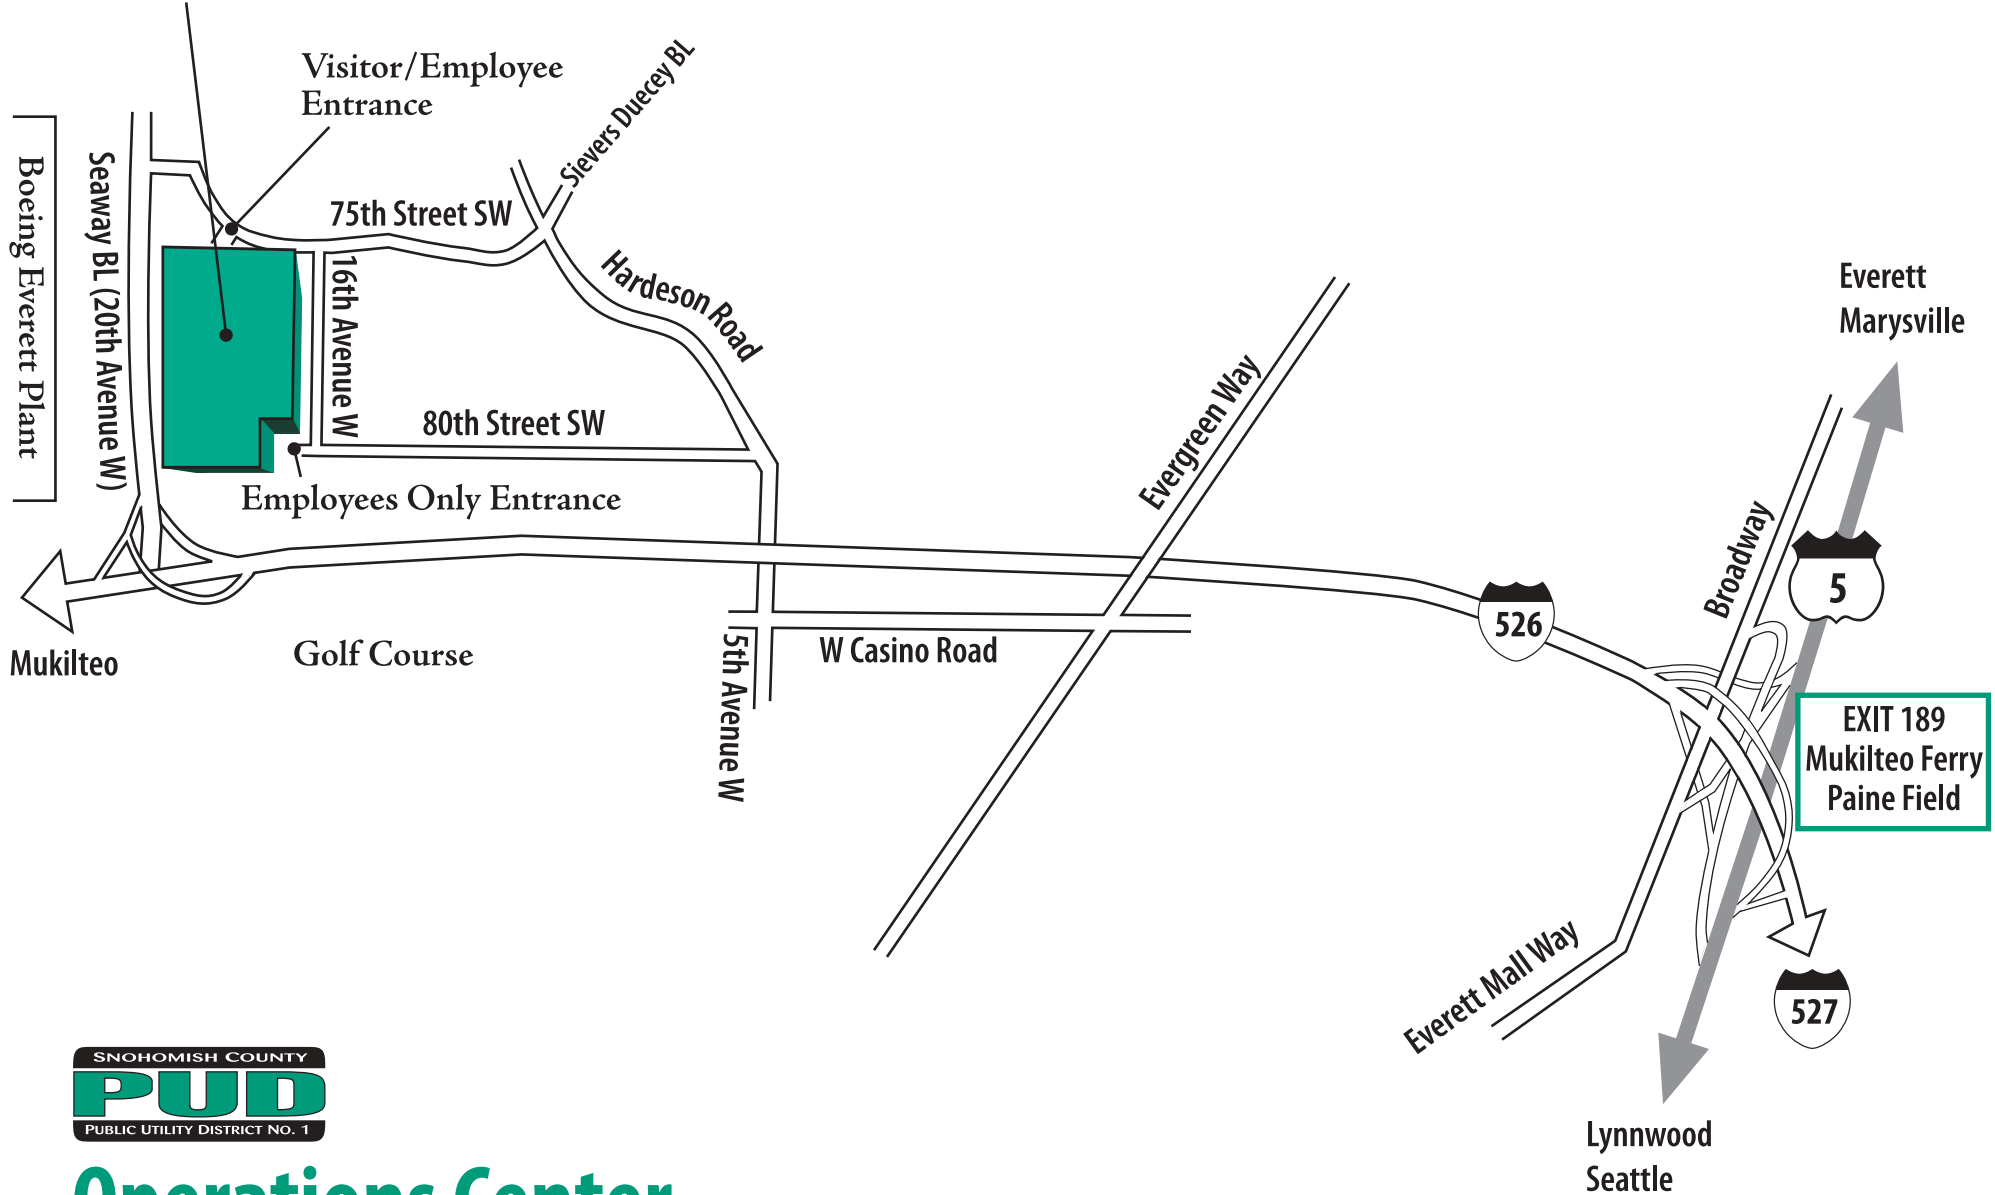

Operations Center
(See Detail Map)

Operations Center

1802 - 75th Street SW, Everett + 425-783-4300 – Toll-free in Western Washington & outside the Everett local calling area: 1-877-783-1000, ext. 4300

REV MAY 2004

Operations Center: Detail View

1802 - 75th Street SW, Everett + 425-783-4300 – Toll-free in Western Washington & outside the Everett local calling area: 1-877-783-1000, ext. 4300